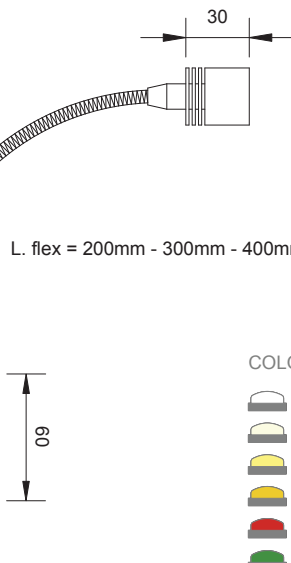

CODE: JF001 1 led

POWER 1W	POWER 2W
350 mA	500 mA

L. flex = 200mm - 300mm - 400mm - 500mm

JADE FLEX APPLIQUE

CODE: JFD01 1 led Driver included

POWER
220V

L. flex = 200mm - 300mm - 400mm - 500mm

COLOURS