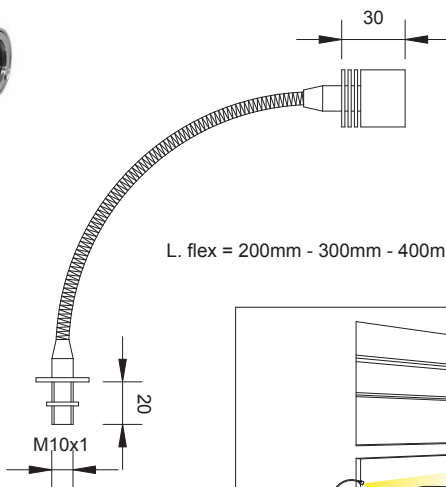

JADE FLEX

Faretto flessibile. Permette di evidenziare oggetti e dettagli. Il fascio può essere direzionato in ogni senso. Ideale per un'illuminazione mirata e decorativa in gioiellerie, negozi, musei e hotels. Basetta cromata a scelta. La versione applique è dotata di basetta con driver.

Flexible spotlight, created for the illumination of specific objects. The beam can be adjusted in all directions. It gives a directional and decorative light, perfect for jewelries, shops, museums and hotels. Chromed base at choice. The applique version includes a driver in the base.

CODE: JF001 1 led

POWER 1W	POWER 2W
350 mA	500 mA

L. flex = 200mm - 300mm - 400mm - 500mm

JADE FLEX APPLIQUE

CODE: JFD01 1 led Driver included

POWER
220V

L. flex = 200mm - 300mm - 400mm - 500mm

COLOURS