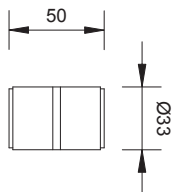

CODE: SIS01 1 led

COLOURS

POWER 1W

350 mA

POWER 3W

700 mA

OUTER CASE

CODE: EY998