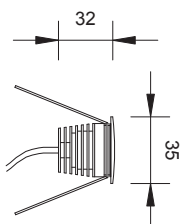

TECHNICAL DATA

SIGMA

WITH SPRINGS

CODE: SIGM1 1 led

SIGMA SQUARE

CODE: SISM1 1 led

WITH ORING

CODE: SIG01 1 led