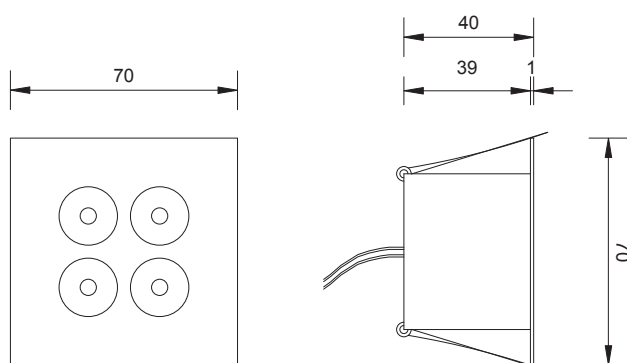

DELTA 4

Faretto da incasso quadrato. Area di applicazione: uffici, centri commerciali, showrooms, ristoranti, hotels, vetrine, residenze private.

Recessed square downlighter. Application areas: offices, shopping centers, showrooms, restaurants, hotels, window displays, private house.

CODE: DLT04 4 led

TECHNICAL DATA

COLOURS

RGBW

-  Cool white
-  Natural white
-  Warm white
-  Amber
-  Red
-  Green
-  Blue

OPTICS