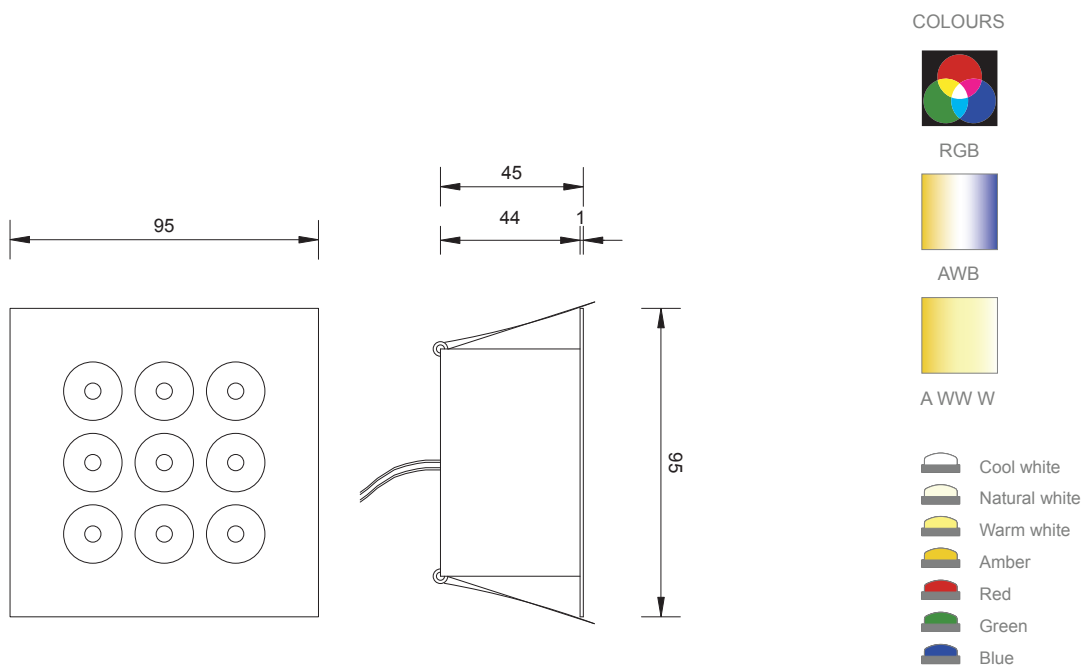

DELTA 9

Faretto da incasso quadrato. Area di applicazione: uffici, centri commerciali, showrooms, ristoranti, hotels, vetrine, residenze private.

Recessed square downlighter. Application areas: offices, shopping centers, showrooms, restaurants, hotels, window displays, private house.

CODE: DLT09 9 led

TECHNICAL DATA

OPTICS