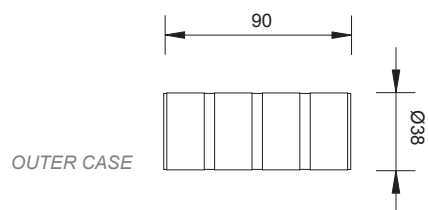

CODE: NA001 3 led