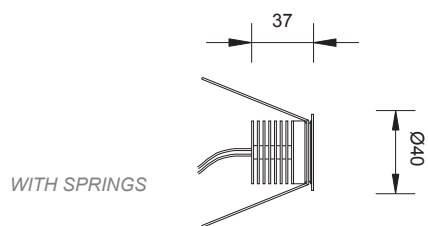

TECHNICAL DATA