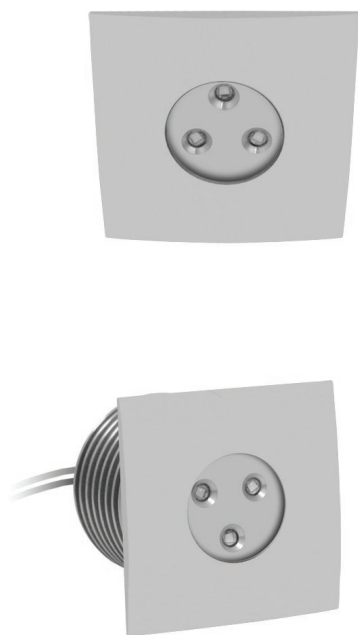

NAOS SQUARE

Faretto da incasso ad alta potenza. Flangia in alluminio anodizzato silver, opaco oppure nero. Grazie alla forma compatta è adatto a svariate applicazioni.

Recessed high power downlighter. Flange can be in silver, mat or black anodized aluminium. Thanks to its compact design it is suitable for any application.

TECHNICAL DATA

CODE: NASM1 3 led

CODE: NAS01 3 led

COLOURS

POWER 1W
350 mA

CODE: VN990

OPTICS