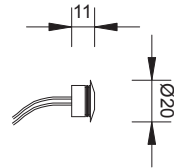

DOT 45°

DOT 120°

TECHNICAL DATA

DOT 45°

DOT 120°

WITH SPRINGS

CODE: DOTM1 1 led

WITH ORING