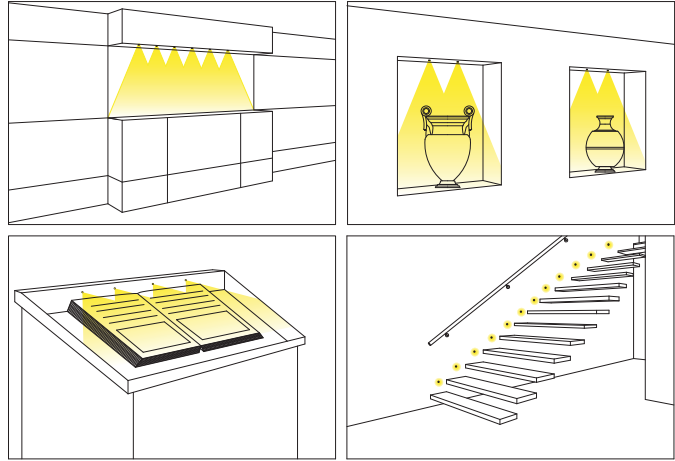

Faretto da incasso dalle dimensioni ridotte. Indicato per ottenere effetti scenografici su pareti, gradini e corridoi. Lo spessore ridotto lo rende adatto all'uso in mensole o mobili.

Small recessed lights. Ideal for special effects on walls, steps or corridors. Since they have a reduced thickness. They can be applied in shelves or furniture.

DOT 45°

DOT 120°

TECHNICAL DATA

DOT 45°

DOT 120°

WITH SPRINGS

CODE: DOTM1 1 led

WITH ORING

CODE: DOT01 1 led

COLOURS

- Cool white
- Natural white
- Warm white
- Amber
- Red
- Green
- Blue

OUTER CASE

CODE: NK990

OPTICS