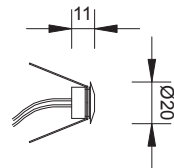

DOT 45°

DOT 120°

TECHNICAL DATA

DOT 45°

DOT 120°

WITH SPRINGS

CODE: DOTM1 1 led

WITH ORING