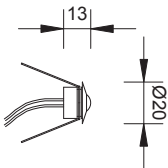

DOT 45°

DOT 120°

TECHNICAL DATA

DOT 45°

DOT 120°

WITH SPRINGS

CODE: DOTM1 1 led

WITH ORING