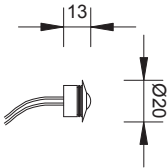

DOT 45°

DOT 120°

TECHNICAL DATA

DOT 45°

DOT 120°

WITH SPRINGS

CODE: DOTM1 1 led

WITH ORING