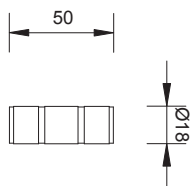

COLOURS

- Cool white
- Natural white
- Warm white
- Amber
- Red
- Green
- Blue

OUTER CASE