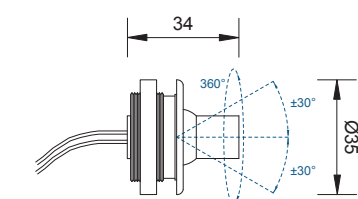

CODE: EY006 1 led

TECHNICAL DATA

EYE SPOT 60°

EYE SPOT 120°

COLOURS

POWER 1W
350 mA

POWER 2W
500 mA

CODE: EY998

OPTICS

60°

120°