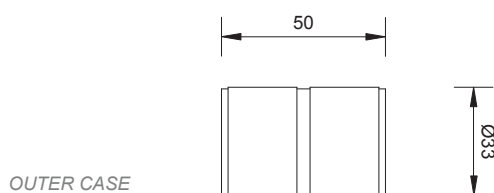

CODE: EY006 1 led

TECHNICAL DATA

EYE SPOT 60°

EYE SPOT 120°

COLOURS

POWER 1W
350 mA

POWER 2W
500 mA

CODE: EY998

OPTICS

60°

120°