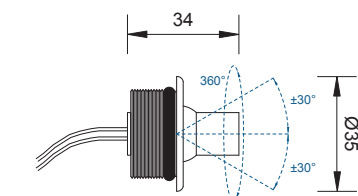

CODE: EY006 1 led

TECHNICAL DATA

EYE SPOT 60°

EYE SPOT 120°

COLOURS

POWER 1W
350 mA

POWER 2W
500 mA

CODE: EY998

OPTICS

60°

120°