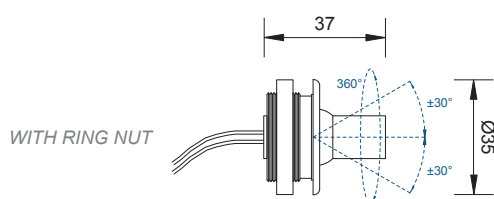

Faretto orientabile da incasso. Le sue dimensioni ridotte lo rendono adatto a molteplici usi. Può essere installato a soffitto oppure a parete, così come in vetrine oppure teche. Ideale per negozi, gioiellerie, musei.

Adjustable recessed spotlight. Thanks to its small dimensions it is very versatile. It can be installed on ceilings or walls, as the same as window sets or cabinets. Perfect for shops, jewelries or museums.

CODE: EY006 1 led

TECHNICAL DATA

EYE SPOT 60°

EYE SPOT 120°

COLOURS

POWER 1W
350 mA

POWER 2W
500 mA

CODE: EY998

OPTICS

60°

120°