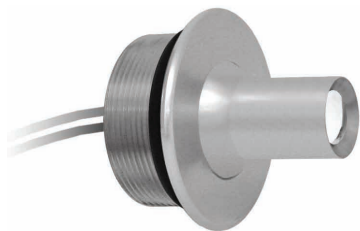

Faretto orientabile da incasso. Le sue dimensioni ridotte lo rendono adatto a molteplici usi. Può essere installato a soffitto oppure a parete, così come in vetrine oppure teche. Ideale per negozi, gioiellerie, musei.

Adjustable recessed spotlight. Thanks to its small dimensions it is very versatile. It can be installed on ceilings or walls, as the same as window sets or cabinets. Perfect for shops, jewelries or museums.

CODE: EY006 1 led

TECHNICAL DATA

EYE SPOT 60°

EYE SPOT 120°

COLOURS

POWER 1W
350 mA

POWER 2W
500 mA

CODE: EY998