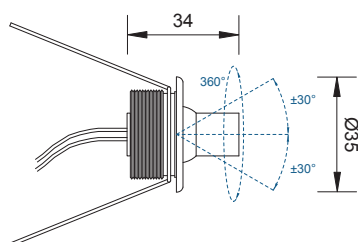

Adjustable recessed spotlight. Thanks to its small dimensions it is very versatile. It can be installed on ceilings or walls, as the same as window sets or cabinets. Perfect for shops, jewelries or museums.

CODE: EY006 1 led

TECHNICAL DATA

EYE SPOT 60°

EYE SPOT 120°

COLOURS

POWER 1W
350 mA

POWER 2W
500 mA

CODE: EY998

OPTICS

60°

120°