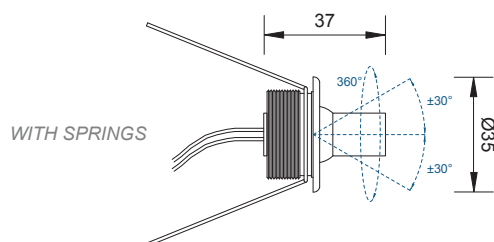

Faretto orientabile da incasso. Le sue dimensioni ridotte lo rendono adatto a molteplici usi. Può essere installato a soffitto oppure a parete, così come in vetrine oppure teche. Ideale per negozi, gioiellerie, musei.

Adjustable recessed spotlight. Thanks to its small dimensions it is very versatile. It can be installed on ceilings or walls, as the same as window sets or cabinets. Perfect for shops, jewelries or museums.

CODE: EY006 1 led

TECHNICAL DATA

EYE SPOT 60°

EYE SPOT 120°

COLOURS

POWER 1W
350 mA

POWER 2W
500 mA

CODE: EY998

OPTICS

60°

120°