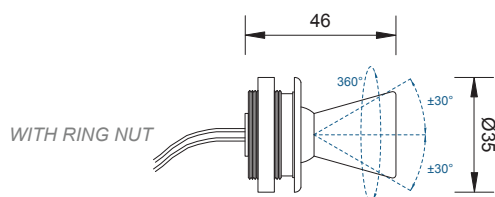

TECHNICAL DATA