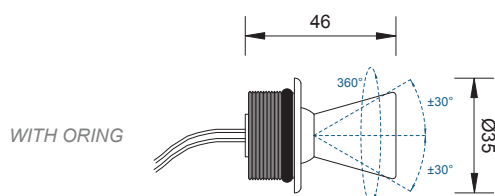

TECHNICAL DATA