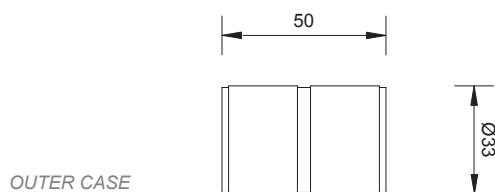

TECHNICAL DATA