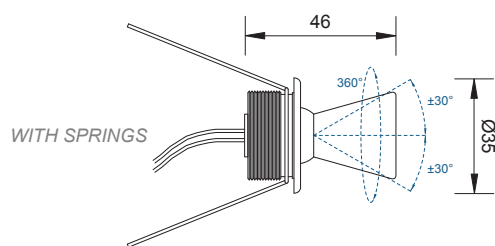

TECHNICAL DATA