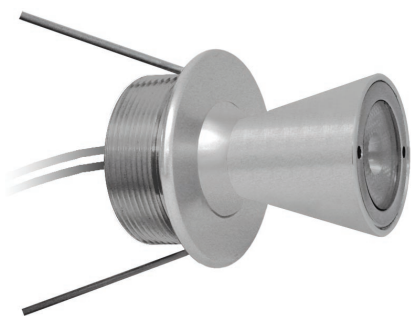

EYE SPOT

Faretto orientabile da incasso. Le sue dimensioni ridotte lo rendono adatto a molteplici usi. Può essere installato a soffitto oppure a parete, così come in vetrine oppure teche. Ideale per negozi, gioiellerie, musei.

Adjustable recessed spotlight. Thanks to its small dimensions it is very versatile. It can be installed on ceilings or walls, as the same as window sets or cabinets. Perfect for shops, jewelries or museums.

CODE: EY004 1 led

TECHNICAL DATA

CODE: EY998

COLOURS

POWER 1W
350 mA

POWER 2W
500 mA

OPTICS