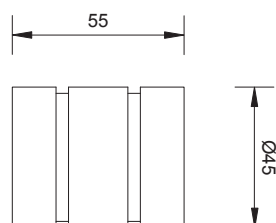

CODE: MIX01 1 led
CODE: MIX02 1 led full colour

TECHNICAL DATA

WITH SPRINGS

WITH ORING

OUTER CASE

CODE: MIX90

COLOURS

CODE: MIX01