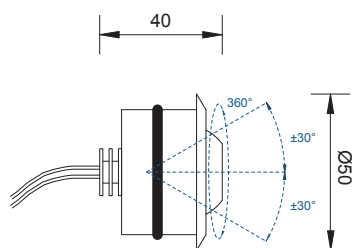

Faretto da incasso orientabile esternamente. Le sue dimensioni ridotte lo rendono adatto a molteplici usi. Può essere installato a soffitto oppure a parete, così come in vetrine oppure teche. Ideale per l'illuminazione di negozi, gioiellerie, musei ma può essere usato anche come segnapasso per valorizzare e delimitare gli ambienti.

Recessed spotlight with external adjustable optic. Thanks to its small dimensions it is very versatile. It can be installed on ceilings or walls, as the same as window sets or cabinets. Perfect for shops, jewelries, museums or as a walk way light to emphasize the background.

CODE: MIX01 1 led
CODE: MIX02 1 led full colour

TECHNICAL DATA

WITH ORING

CODE: MIX90

COLOURS

CODE: MIX01

POWER 1W

350 mA

POWER 2W

500 mA

OPTICS

COLOURS

RGB full colour

CODE: MIX02

POWER 3W

350 mA

OPTICS

120° Diffused