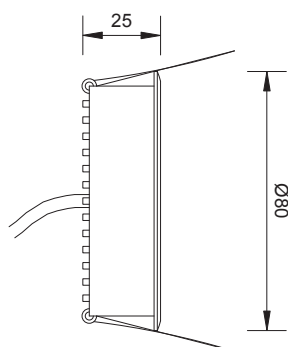

ZETA 6

Faretto da incasso in alluminio anodizzato. L'ingombro ridotto lo rende particolarmente adatto all'uso in controsoffittature.

Recessed downlighter in anodized aluminium. Its reduced height makes the unit ideal for false ceilings.

CODE: ZT006 6 led

TECHNICAL DATA

COLOURS

RGB

AWB

A WW W

-  Cool white
-  Natural white
-  Warm white
-  Amber
-  Red
-  Green
-  Blue

OPTICS