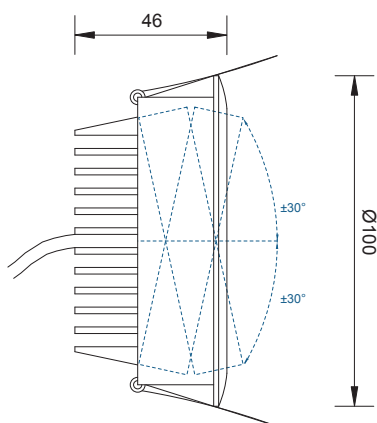

CODE: SWG06 6 led

TECHNICAL DATA

COLOURS

RGB

AWB

A WW W

Cool white

Natural white

Warm white

Amber

Red

Green

Blue

POWER 1W
350 mA

POWER 3W
700 mA

POWER 1W
350 mA

POWER 2W
500 mA

OPTICS