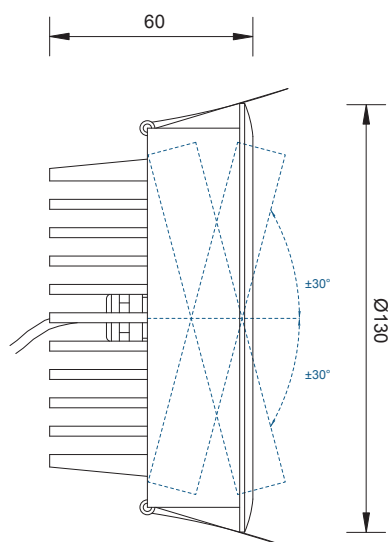

CODE: SWG09 9 led

TECHNICAL DATA

COLOURS

RGB

AWB

A WW W

Cool white

Natural white

Warm white

Amber

Red

Green

Blue

POWER 1W
350 mA

POWER 3W
700 mA

POWER 1W
350 mA

POWER 2W
500 mA

OPTICS