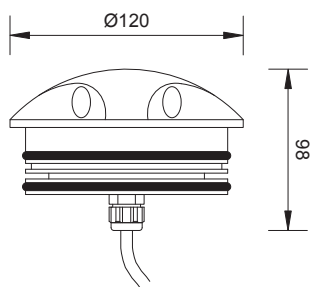

TECHNICAL DATA

OUTER CASE