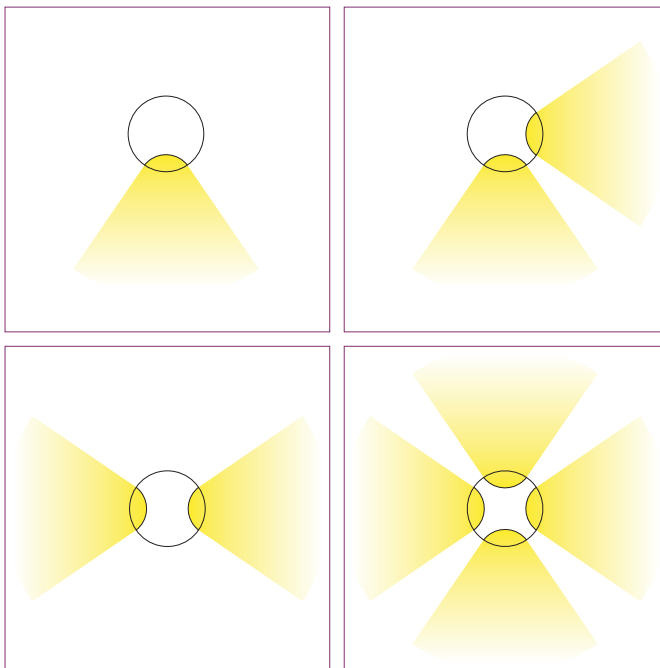

ALPHA

ALPHA
CODE: A1001 1 led Driver included

ALPHA 2
CODE: A2001 2 led Driver included

ALPHA 4
CODE: A4001 4 led Driver included

Faretto carrabile interamente in alluminio anodizzato. Emissione di luce radente. Ideale per l'illuminazione di viali, giardini, portici. Indicano il percorso da seguire ed illuminano in maniera scenografica l'ambiente. Montaggio con cassaforma. Driver incluso.

Recessed drive-over spotlight completely made in anodized aluminium. Grazing light emission. Perfect to give light to avenues, gardens, carries. They can indicate the path to follow or scenographically illuminate the atmosphere. Assembled on outer casing. Driver included.

TECHNICAL DATA

OUTER CASE

COLOURS

- Cool white
- Natural white
- Warm white
- Amber
- Red
- Green
- Blue

OPTICS