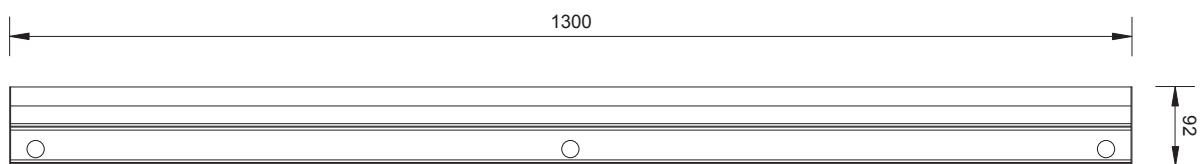

Red

Green

Blue

SKYLINE IN 36  
CODE: SKI36 36 led

OUTER CASE