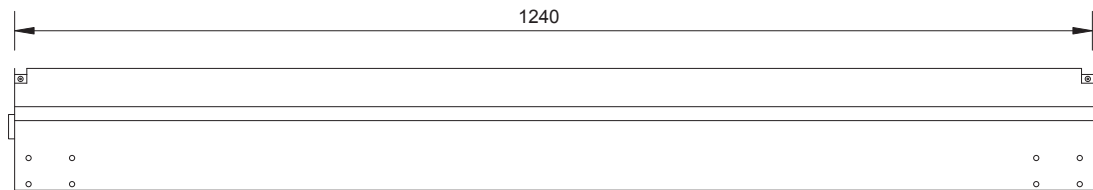

Natural white

Warm white

Amber

Red

Green

Blue

**CODE: ARC018**  
**CODE: ARC036**

**LINE IN 36**  
**CODE: ARC036** 36 led 350mA Driver included  
**CODE: ARC037** 36 led 350mA Driver and DMX included  
 Optional IR remote control

OUTER CASE

OPTICS