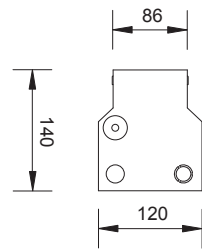

LINE IN

Proiettore da incasso ad alta potenza per esterno, calpestabile e carrabile.
Prodotto adatto ad illuminare grandi strutture architettoniche e monumentali.
Ideale per illuminare colonne e facciate.

External, walk-over and drive-over floodlight. This item is ideal for illuminating big architectures and monuments. Created to illuminate columns and facades.

LINE IN 18
CODE: ARC018 18 led 350mA Driver included
CODE: ARC019 18 led 350mA Driver and DMX included
Optional IR remote control

COLOURS

RGB

AWB

A W W W

CODE: ARC019
CODE: ARC037

OUTER CASE

COLOURS

Cool white

Natural white

Warm white

Amber

Red

Green

Blue

CODE: ARC018
CODE: ARC036

LINE IN 36
CODE: ARC036 36 led 350mA Driver included
CODE: ARC037 36 led 350mA Driver and DMX included
Optional IR remote control

OUTER CASE

OPTICS