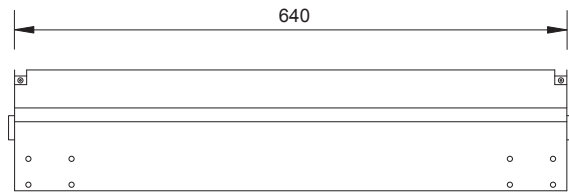

LINE IN

Proiettore da incasso ad alta potenza per esterno, calpestabile e carrabile.
Prodotto adatto ad illuminare grandi strutture architettoniche e monumentali.
Ideale per illuminare colonne e facciate.

External, walk-over and drive-over floodlight. This item is ideal for illuminating big architectures and monuments. Created to illuminate columns and facades.

LINE IN 18
CODE: ARC018 18 led 350mA Driver included
CODE: ARC019 18 led 350mA Driver and DMX included
Optional IR remote control

COLOURS

RGB

AWB

A W W W

CODE: ARC019
CODE: ARC037

OUTER CASE

COLOURS

Cool white

Natural white

Warm white

Amber

Red

Green

Blue

CODE: ARC018
CODE: ARC036

LINE IN 36
CODE: ARC036 36 led 350mA Driver included
CODE: ARC037 36 led 350mA Driver and DMX included
Optional IR remote control

OUTER CASE

OPTICS