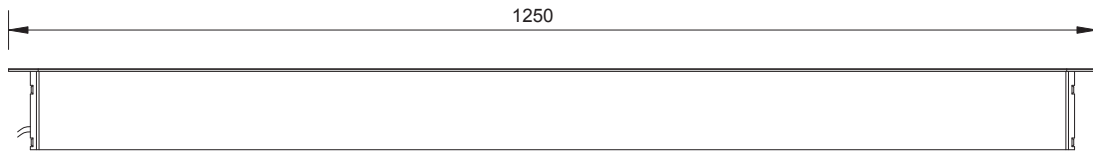

Natural white

Warm white

Amber

Red

Green

Blue

**CODE: ARC018**  
**CODE: ARC036**

**LINE IN 36**  
**CODE: ARC036** 36 led 350mA Driver included  
**CODE: ARC037** 36 led 350mA Driver and DMX included  
 Optional IR remote control