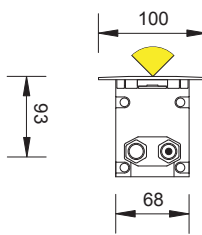

Proiettore da incasso ad alta potenza per esterno, calpestabile e carrabile.
Prodotto adatto ad illuminare grandi strutture architettoniche e monumentali.
Ideale per illuminare colonne e facciate.

External, walk-over and drive-over floodlight. This item is ideal for illuminating big architectures and monuments. Created to illuminate columns and facades.

LINE IN 18
CODE: ARC018 18 led 350mA Driver included
CODE: ARC019 18 led 350mA Driver and DMX included
Optional IR remote control

COLOURS

RGB

AWB

A W W W

CODE: ARC019
CODE: ARC037