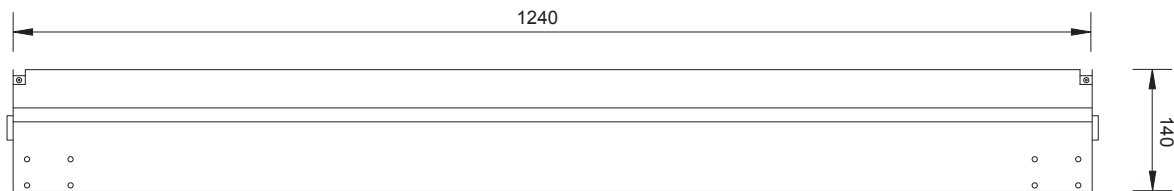

External, walk-over and drive-over floodlight. This item is ideal for illuminating big architectures and monuments. Created to illuminate columns and facades.

LINE IN 24 RGBW

CODE: ARC024 24 led 350mA Driver and DMX included
Optional IR remote control

OUTER CASE

LINE IN 48 RGBW

CODE: ARC048 48 led 350mA Driver and DMX included
Optional IR remote control

OUTER CASE

COLOURS

RGBW

OPTICS