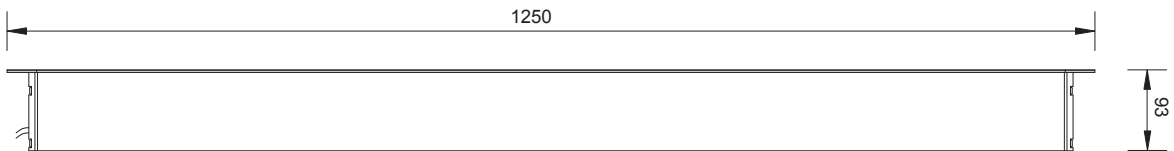

LINE IN 48 RGBW

CODE: ARC048 48 led 350mA Driver and DMX included
Optional IR remote control