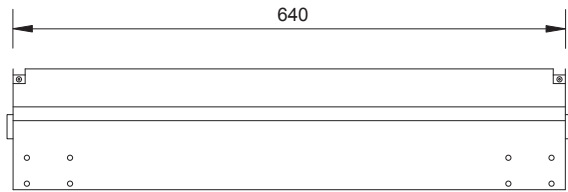

LINE IN RGBW

Proiettore da incasso ad alta potenza per esterno, calpestabile e carrabile.
Prodotto adatto ad illuminare grandi strutture architettoniche e monumentali.
Ideale per illuminare colonne e facciate.

External, walk-over and drive-over floodlight. This item is ideal for illuminating big architectures and monuments. Created to illuminate columns and facades.

LINE IN 24 RGBW

CODE: ARC024 24 led 350mA Driver and DMX included
Optional IR remote control

OUTER CASE

LINE IN 48 RGBW

CODE: ARC048 48 led 350mA Driver and DMX included
Optional IR remote control

OUTER CASE

COLOURS

RGBW

OPTICS