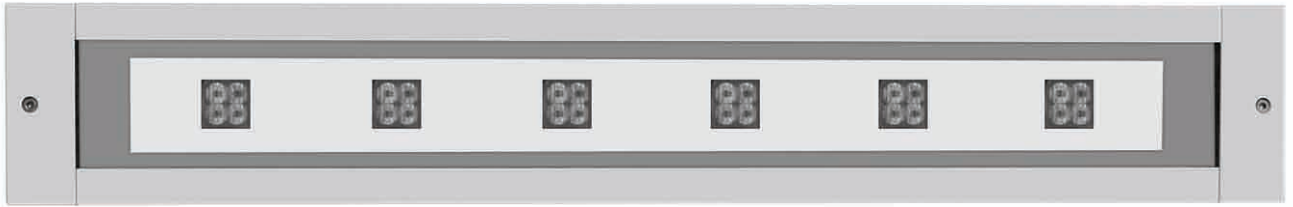

LINE IN RGBW

Proiettore da incasso ad alta potenza per esterno, calpestabile e carrabile.
Prodotto adatto ad illuminare grandi strutture architettoniche e monumentali.
Ideale per illuminare colonne e facciate.

External, walk-over and drive-over floodlight. This item is ideal for illuminating big architectures and monuments. Created to illuminate columns and facades.

LINE IN 24 RGBW

CODE: ARC024 24 led 350mA Driver and DMX included
Optional IR remote control