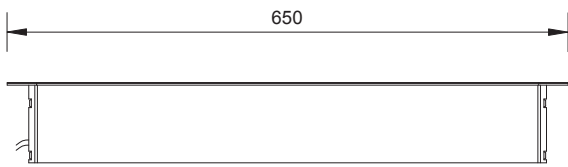

LINE IN RGBW

Proiettore da incasso ad alta potenza per esterno, calpestabile e carrabile.
Prodotto adatto ad illuminare grandi strutture architettoniche e monumentali.
Ideale per illuminare colonne e facciate.

External, walk-over and drive-over floodlight. This item is ideal for illuminating big architectures and monuments. Created to illuminate columns and facades.

LINE IN 24 RGBW

CODE: ARC024 24 led 350mA Driver and DMX included
Optional IR remote control