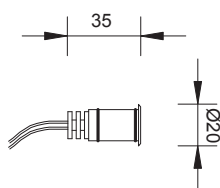

#### TECHNICAL DATA

WITH SPRINGS

CODE: NKME1 1 led

WITH ORING

CODE: NKE01 1 led

OUTER CASE

CODE: NK990