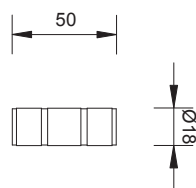

#### TECHNICAL DATA

WITH SPRINGS

CODE: NKME1 1 led

WITH ORING

CODE: NKE01 1 led

OUTER CASE

CODE: NK990