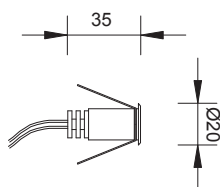

#### TECHNICAL DATA

WITH SPRINGS

CODE: NKME1 1 led

WITH ORING

CODE: NKE01 1 led

OUTER CASE

CODE: NK990