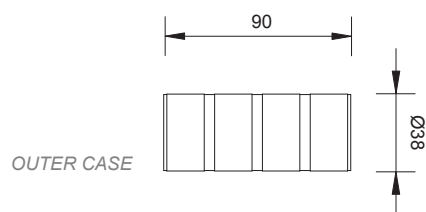

CODE: VN001 1 led
CODE: VN002 1 led full colour