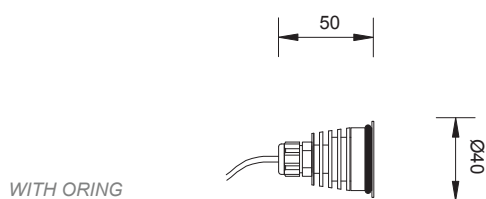

### COLOURS

CODE: VCM01  
CODE: VC001

POWER 1W

350 mA

POWER 3W

700 mA

CODE: VC001 1 led  
CODE: VC002 1 led full colour