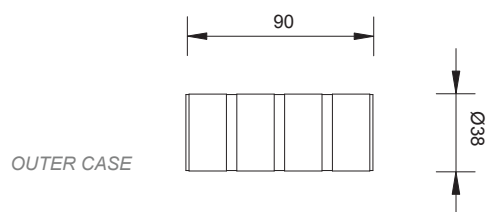

VENUS CIRCLE

Faretto da incasso calpestabile antiabbagliamento. Proietta un cerchio di luce. Flangia in alluminio anodizzato. Su richiesta è possibile averla in cromo lucido oppure in acciaio inox. Grazie alla forma compatta è adatto a svariate applicazioni.

Walk-over anti-glare recessed spotlight. It gives a circle effect. The flange is in anodized aluminium on request it can be chromed or in inox steel. Thanks to its compact design it is suitable for any application.

TECHNICAL DATA

CODE: VCM01 1 led
CODE: VCM02 1 led full colour

COLOURS

CODE: VCM01
CODE: VC001

POWER 1W

350 mA

POWER 3W

700 mA

CODE: VC001 1 led
CODE: VC002 1 led full colour

OPTICS

CODE: VN990

COLOURS

CODE: VCM02
CODE: VC002

POWER 3W

350 mA

OPTICS