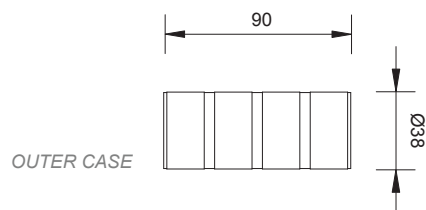

TECHNICAL DATA

CODE: VSM01 1 led
CODE: VSM02 1 led full colour

COLOURS

CODE: VSM01
CODE: VS001

POWER 1W
350 mA
POWER 3W
700 mA

CODE: VS001 1 led
CODE: VS002 1 led full colour

OPTICS

CODE: VN990