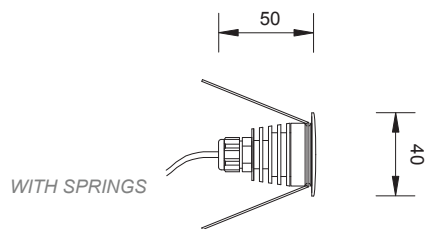

VENUS SQUARE

Faretto da incasso calpestabile. Flangia in alluminio anodizzato silver, opaco oppure nero. Grazie alla forma compatta è adatto a svariate applicazioni.

Walk-over recessed spotlight. Flange can be in silver, mat or black anodized aluminium. Thanks to its compact design it is suitable for any application.

TECHNICAL DATA

CODE: VSM01 1 led
CODE: VSM02 1 led full colour

COLOURS

CODE: VSM01
CODE: VS001

POWER 1W
350 mA
POWER 3W
700 mA

CODE: VS001 1 led
CODE: VS002 1 led full colour

OPTICS

CODE: VN990