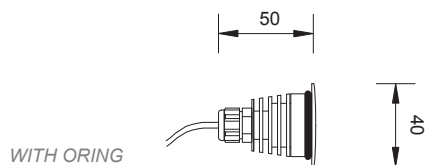

TECHNICAL DATA

CODE: VSM01 1 led
CODE: VSM02 1 led full colour

COLOURS

CODE: VSM01
CODE: VS001

POWER 1W
350 mA
POWER 3W
700 mA

CODE: VS001 1 led
CODE: VS002 1 led full colour

OPTICS

CODE: VN990