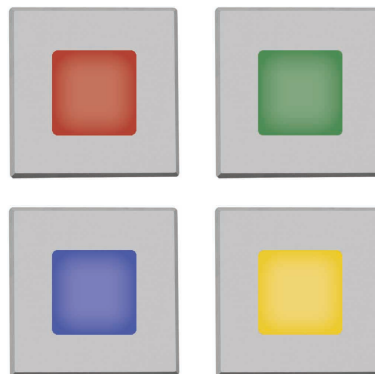

FRAME 70

Faretto da incasso calpestabile. Flangia in alluminio anodizzato silver, opaco oppure nero. Installazione con controcassa. Ideale per la creazione di luci d'accento e scenografie.

Walk-over recessed spotlight. The flange can be in silver, mat or black anodized aluminium. Assembled on outer casing. Perfect for the creation of scenographic and accent lights.

Example of effect obtained with diffused optics

CODE: FR072 1 led full colour

CODE: FR074 4 led

TECHNICAL DATA

COLOURS

RGB full colour

CODE: FR072

POWER 3W
350 mA

OPTICS

12° Diffused

OUTER CASE

COLOURS

RGBW

CODE: FR074

POWER 1W
350 mA

POWER 3W
700 mA

Cool white

Natural white

Warm white

POWER 1W
350 mA

OPTICS

12° 30° 45° 15x45° 120° Diffused