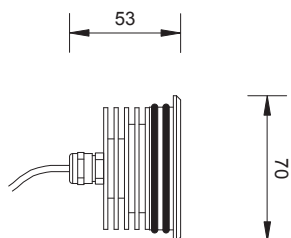

FRAME 70

Faretto da incasso calpestabile. Flangia in alluminio anodizzato silver, opaco oppure nero. Installazione con controcassa. Ideale per la creazione di luci d'accento e scenografie.

Walk-over recessed spotlight. The flange can be in silver, mat or black anodized aluminium. Assembled on outer casing. Perfect for the creation of scenographic and accent lights.

Example of effect obtained with diffused optics

CODE: FR072 1 led full colour

CODE: FR074 4 led

TECHNICAL DATA

COLOURS

RGB full colour

CODE: FR072

POWER 3W
350 mA

Cool white

Natural white

Warm white

POWER 1W
350 mA

OPTICS

12° 30° 45° 15x45° 120° Diffused