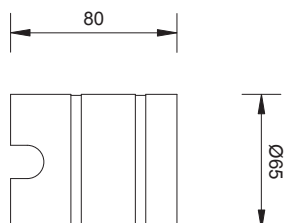

OPTICS

12° Diffused