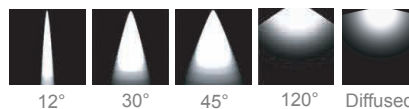

MERCURY

Proiettore da incasso carrabile con fascio orientabile. Flangia in acciaio inox.
Ideale per illuminare viali, giardini, colonne e facciate.

Recessed drive-over spotlight with adjustable beam. Inox flange. Perfect for tree lined streets, gardens, columns and facades.

- Cool white
- Natural white
- Warm white
- Amber
- Red
- Green
- Blue

OPTICS

COLOURS

CODE: MY004

RGBW

OPTICS