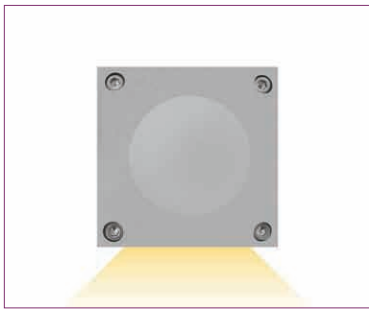

# JOLLY SQUARE

Faretto carrabile interamente in alluminio anodizzato. Emissione di luce radente. Ideale per l'illuminazione di viali, giardini, portici. Indicano il percorso da seguire ed illuminano in maniera scenografica l'ambiente. Montaggio con cassaforma.

*Recessed drive-over spotlight completely made in anodized aluminium. Grazing light emission. Perfect to give light to avenues, gardens, carries. They can indicate the path to follow or scenographically illuminate the atmosphere. Assembled on outer casing.*

**JOLLY SQUARE**  
CODE: JS001 1 led

**JOLLY SQUARE 2**  
CODE: JS002 1 led

**JOLLY SQUARE 4**  
CODE: JS004 1 led

COLOURS

- Cool white
- Natural white
- Warm white
- Amber
- Red
- Green
- Blue

**POWER 1W**  
350 mA