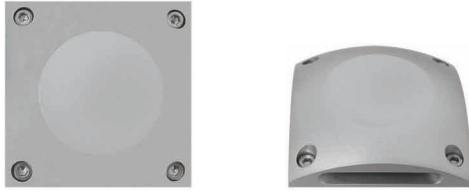

# JOLLY SQUARE

Faretto carrabile interamente in alluminio anodizzato. Emissione di luce radente. Ideale per l'illuminazione di viali, giardini, portici. Indicano il percorso da seguire ed illuminano in maniera scenografica l'ambiente. Montaggio con cassaforma.

*Recessed drive-over spotlight completely made in anodized aluminium. Grazing light emission. Perfect to give light to avenues, gardens, carries. They can indicate the path to follow or scenographically illuminate the atmosphere. Assembled on outer casing.*

**JOLLY SQUARE**  
CODE: JS001 1 led

**JOLLY SQUARE 2**  
CODE: JS002 1 led

**JOLLY SQUARE 4**  
CODE: JS004 1 led

COLOURS

- Cool white
- Natural white
- Warm white
- Amber
- Red
- Green
- Blue

**POWER 1W**  
350 mA