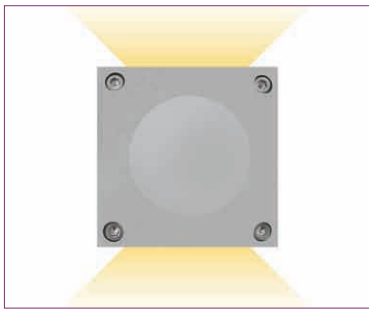

# JOLLY SQUARE

Faretto carrabile interamente in alluminio anodizzato. Emissione di luce radente. Ideale per l'illuminazione di viali, giardini, portici. Indicano il percorso da seguire ed illuminano in maniera scenografica l'ambiente. Montaggio con cassaforma.

*Recessed drive-over spotlight completely made in anodized aluminium. Grazing light emission. Perfect to give light to avenues, gardens, carries. They can indicate the path to follow or scenographically illuminate the atmosphere. Assembled on outer casing.*

**JOLLY SQUARE**  
CODE: JS001 1 led

**JOLLY SQUARE 2**  
CODE: JS002 1 led

**JOLLY SQUARE 4**  
CODE: JS004 1 led

COLOURS

- Cool white
- Natural white
- Warm white
- Amber
- Red
- Green
- Blue

**POWER 1W**  
350 mA