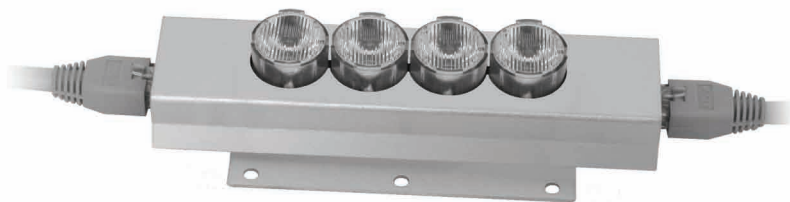

# FLEX STRIP RGBW

Sistema d'illuminazione flessibile a quattro colori che, utilizzato con il relativo controller, crea infiniti colori saturi e pastello.

Flexible illuminating system with four colours, using it with its controller it gives infinite colours both saturated and pastel.

**FLEX STRIP RGBW**  
CODE: FXR04 4 led

OPTICS

**FLEX STRIP RGBW OPTIC**  
CODE: FXR04 4 led

COLOURS

**POWER 1W**  
350 mA

**POWER 3W**  
700 mA

- Cool white
- Natural white
- Warm white
- Amber
- Red
- Green
- Blue

**POWER 1W**  
350 mA

OPTICS