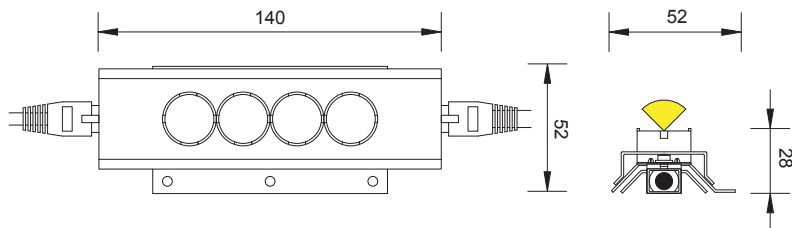

# FLEX STRIP RGBW

Sistema d'illuminazione flessibile a quattro colori che, utilizzato con il relativo controller, crea infiniti colori saturi e pastello.

Flexible illuminating system with four colours, using it with its controller it gives infinite colours both saturated and pastel.

**FLEX STRIP RGBW**  
CODE: FXR04 4 led

OPTICS

**FLEX STRIP RGBW OPTIC**  
CODE: FXR04 4 led

COLOURS

**POWER 1W**  
350 mA

**POWER 3W**  
700 mA

- Cool white
- Natural white
- Warm white
- Amber
- Red
- Green
- Blue

**POWER 1W**  
350 mA

OPTICS