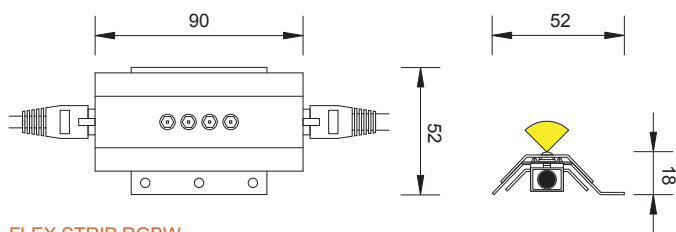

# FLEX STRIP RGBW

Sistema d'illuminazione flessibile a quattro colori che, utilizzato con il relativo controller, crea infiniti colori saturi e pastello.

Flexible illuminating system with four colours, using it with its controller it gives infinite colours both saturated and pastel.

**FLEX STRIP RGBW**  
CODE: FXR04 4 led

OPTICS

**FLEX STRIP RGBW OPTIC**  
CODE: FXR04 4 led

COLOURS

**POWER 1W**  
350 mA

**POWER 3W**  
700 mA

- Cool white
- Natural white
- Warm white
- Amber
- Red
- Green
- Blue

**POWER 1W**  
350 mA

OPTICS