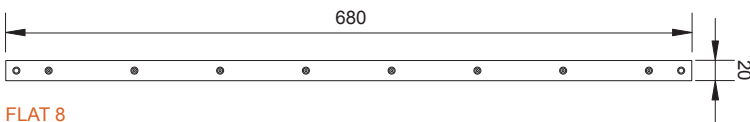

FLAT 8
CODE: FL008 8 led