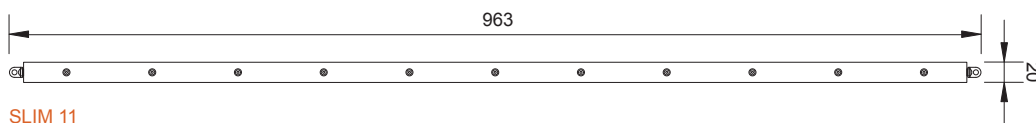

SLIM

Sistema d'illuminazione lineare orientabile. Corpo interamente in alluminio anodizzato. Ideale per l'illuminazione di pareti, di vetrine e di teche. E' possibile realizzarle anche in dimensioni diverse da quelle standard.

Adjustable illuminating system. Completely in anodized aluminium. Perfect for walls, window sets and museum cabinets. It is possible to produce them even in other dimensions.

SLIM 2
CODE: SL002 2 led

SLIM 3
CODE: SL003 3 led

SLIM 5
CODE: SL005 5 led

SLIM 8
CODE: SL008 8 led

SLIM 11
CODE: SL011 11 led

COLOURS

- Cool white
- Natural white
- Warm white
- Amber
- Red
- Green
- Blue

OPTICS

POWER 1W	POWER 2W
350 mA	500 mA