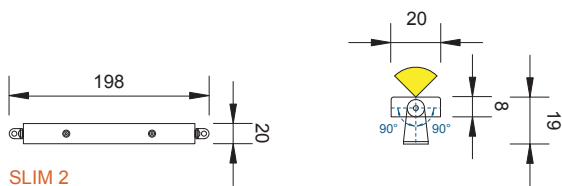

SLIM

Sistema d'illuminazione lineare orientabile. Corpo interamente in alluminio anodizzato. Ideale per l'illuminazione di pareti, di vetrine e di teche. E' possibile realizzarle anche in dimensioni diverse da quelle standard.

Adjustable illuminating system. Completely in anodized aluminium. Perfect for walls, window sets and museum cabinets. It is possible to produce them even in other dimensions.

SLIM 2
CODE: SL002 2 led

SLIM 3
CODE: SL003 3 led

SLIM 5
CODE: SL005 5 led

SLIM 8
CODE: SL008 8 led

SLIM 11
CODE: SL011 11 led

COLOURS

- Cool white
- Natural white
- Warm white
- Amber
- Red
- Green
- Blue

OPTICS

POWER 1W	POWER 2W
350 mA	500 mA