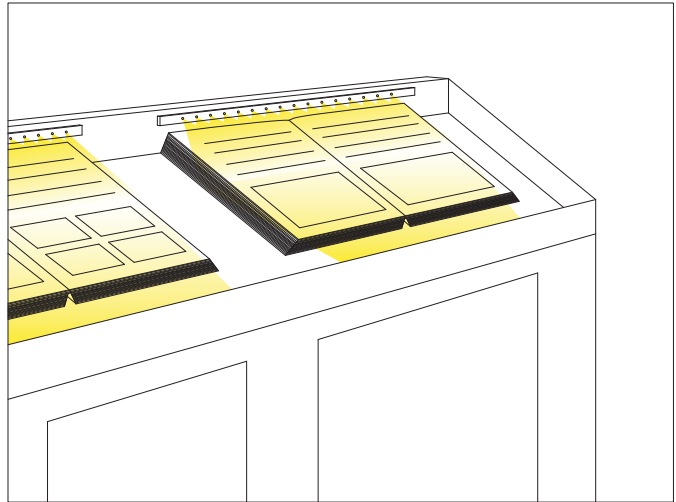

SLIM

Sistema d'illuminazione lineare orientabile. Corpo interamente in alluminio anodizzato. Ideale per l'illuminazione di pareti, di vetrine e di teche. E' possibile realizzarle anche in dimensioni diverse da quelle standard.

Adjustable illuminating system. Completely in anodized aluminium. Perfect for walls, window sets and museum cabinets. It is possible to produce them even in other dimensions.

SLIM 2
CODE: SL002 2 led

SLIM 3
CODE: SL003 3 led

SLIM 5
CODE: SL005 5 led

SLIM 8
CODE: SL008 8 led

SLIM 11
CODE: SL011 11 led

COLOURS

- Cool white
- Natural white
- Warm white
- Amber
- Red
- Green
- Blue

OPTICS

POWER 1W	POWER 2W
350 mA	500 mA