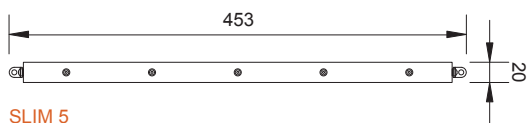

SLIM

Sistema d'illuminazione lineare orientabile. Corpo interamente in alluminio anodizzato. Ideale per l'illuminazione di pareti, di vetrine e di teche. E' possibile realizzarle anche in dimensioni diverse da quelle standard.

Adjustable illuminating system. Completely in anodized aluminium. Perfect for walls, window sets and museum cabinets. It is possible to produce them even in other dimensions.

SLIM 2
CODE: SL002 2 led

SLIM 3
CODE: SL003 3 led

SLIM 5
CODE: SL005 5 led

SLIM 8
CODE: SL008 8 led

SLIM 11
CODE: SL011 11 led

COLOURS

- Cool white
- Natural white
- Warm white
- Amber
- Red
- Green
- Blue

OPTICS

POWER 1W	POWER 2W
350 mA	500 mA