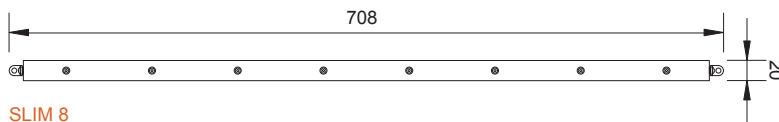

SLIM

Sistema d'illuminazione lineare orientabile. Corpo interamente in alluminio anodizzato. Ideale per l'illuminazione di pareti, di vetrine e di teche. E' possibile realizzarle anche in dimensioni diverse da quelle standard.

Adjustable illuminating system. Completely in anodized aluminium. Perfect for walls, window sets and museum cabinets. It is possible to produce them even in other dimensions.

SLIM 2
CODE: SL002 2 led

SLIM 3
CODE: SL003 3 led

SLIM 5
CODE: SL005 5 led

SLIM 8
CODE: SL008 8 led

SLIM 11
CODE: SL011 11 led

COLOURS

- Cool white
- Natural white
- Warm white
- Amber
- Red
- Green
- Blue

OPTICS

POWER 1W	POWER 2W
350 mA	500 mA