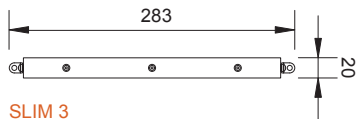

SLIM

Sistema d'illuminazione lineare orientabile. Corpo interamente in alluminio anodizzato. Ideale per l'illuminazione di pareti, di vetrine e di teche. E' possibile realizzarle anche in dimensioni diverse da quelle standard.

Adjustable illuminating system. Completely in anodized aluminium. Perfect for walls, window sets and museum cabinets. It is possible to produce them even in other dimensions.

SLIM 2
CODE: SL002 2 led

SLIM 3
CODE: SL003 3 led

SLIM 5
CODE: SL005 5 led

SLIM 8
CODE: SL008 8 led

SLIM 11
CODE: SL011 11 led

COLOURS

- Cool white
- Natural white
- Warm white
- Amber
- Red
- Green
- Blue

OPTICS

POWER 1W	POWER 2W
350 mA	500 mA