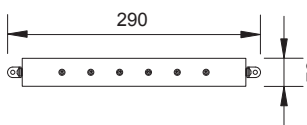

Sistema d'illuminazione lineare orientabile. Corpo interamente in alluminio anodizzato. Ideale per l'illuminazione di pareti, di vetrine e di teche.

Adjustable linear lighting system. Completely in anodized aluminium. Perfect for walls, window sets and museum cabinets.

OPTICS

120°

COLOURS

RGB

POWER 1W
350 mA

POWER 3W
700 mA