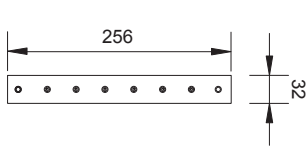

Sistema d'illuminazione lineare statico. Corpo interamente in alluminio anodizzato. Ideale per l'illuminazione di pareti, di vetrine e di teche.

Static linear lighting system. Completely in anodized aluminium. Perfect for walls, window sets and museum cabinets.

OPTICS

120°

COLOURS

RGB

POWER 1W
350 mA

POWER 3W
700 mA