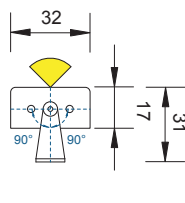

OPTICS

120°

COLOURS

RGB

POWER 1W
350 mA

POWER 3W
700 mA

OPTICS

12°

30°

45°

25x6°

- Cool white
- Natural white
- Warm white
- Amber
- Red
- Green
- Blue

POWER 1W
350 mA

POWER 2W
500 mA

CODE: ACS06 6 led