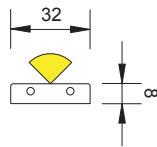

Sistema d'illuminazione lineare statico. Corpo interamente in alluminio anodizzato. Ideale per l'illuminazione di pareti, di vetrine e di teche.

Static linear lighting system. Completely in anodized aluminium. Perfect for walls, window sets and museum cabinets.

OPTICS

120°

COLOURS

RGB

POWER 1W
350 mA

POWER 3W
700 mA