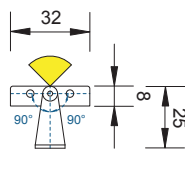

Sistema d'illuminazione lineare orientabile. Corpo interamente in alluminio anodizzato. Ideale per l'illuminazione di pareti, di vetrine e di teche.

Adjustable linear lighting system. Completely in anodized aluminium. Perfect for walls, window sets and museum cabinets.

OPTICS

120°

COLOURS

RGB

POWER 1W
350 mA

POWER 3W
700 mA