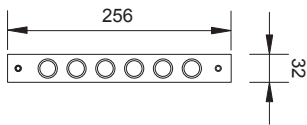

OPTICS

120°

COLOURS

RGB

POWER 1W
350 mA

POWER 3W
700 mA

OPTICS

12°

30°

45°

25x6°

- Cool white
- Natural white
- Warm white
- Amber
- Red
- Green
- Blue

POWER 1W
350 mA

POWER 2W
500 mA

CODE: CS006 6 led

ADJ. COMPACT STRIP