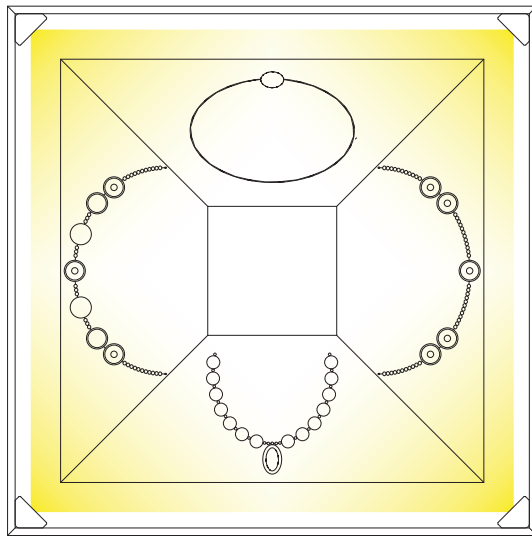

CORNER STICK

illuminazione lineare angolare. Base filettata per il montaggio nell'angolo di teche e vetrine. Ideale per gioiellerie e musei.

Linear angular illuminating system. The unit can be fixed through a threaded base to the angle of jewellery or museum window sets.

COLOURS
Cool white

CORNER STICK 2
CODE: CRS02 2 led

CORNER STICK 3
CODE: CRS03 3 led

CORNER STICK 5
CODE: CRS05 5 led

OPTICS