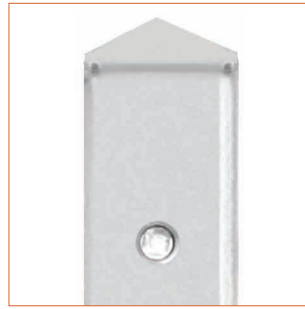

CORNER STICK

illuminazione lineare angolare. Base filettata per il montaggio nell'angolo di teche e vetrine. Ideale per gioiellerie e musei.

Linear angular illuminating system. The unit can be fixed through a threaded base to the angle of jewellery or museum window sets.

COLOURS
Cool white

CORNER STICK 2
CODE: CRS02 2 led

CORNER STICK 3
CODE: CRS03 3 led

CORNER STICK 5
CODE: CRS05 5 led

OPTICS