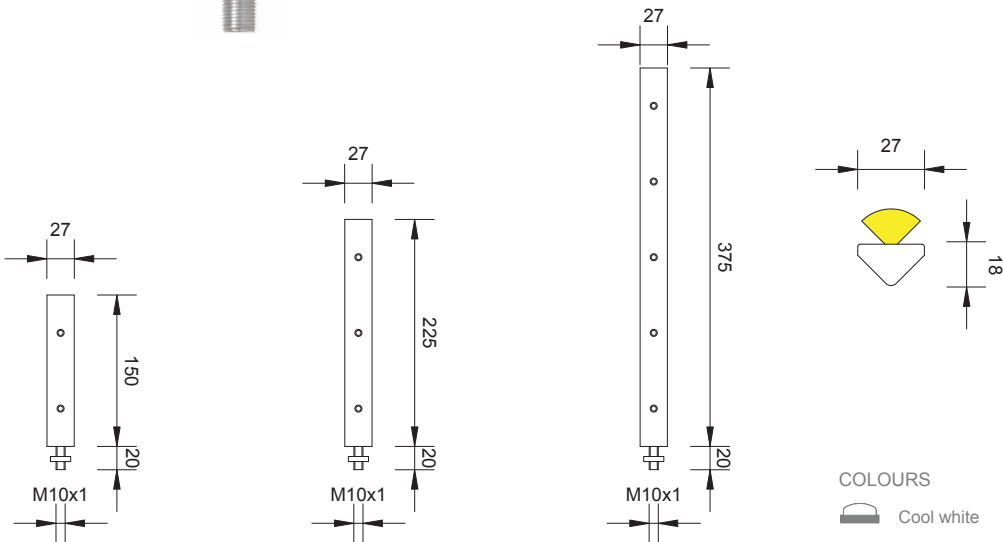

CORNER STICK

illuminazione lineare angolare. Base filettata per il montaggio nell'angolo di teche e vetrine. Ideale per gioiellerie e musei.

Linear angular illuminating system. The unit can be fixed through a threaded base to the angle of jewellery or museum window sets.

COLOURS
Cool white

CORNER STICK 2
CODE: CRS02 2 led

CORNER STICK 3
CODE: CRS03 3 led

CORNER STICK 5
CODE: CRS05 5 led

OPTICS