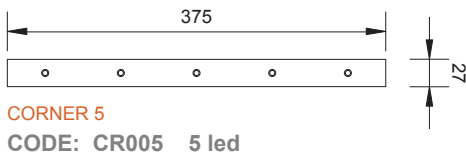

CORNER

illuminazione lineare angolare. Fissaggio mediante biadesivo negli angoli di teche e vetrine. Ideale per gioiellerie e musei.

Linear angular illuminating system. The unit is fixed through double-sided tape in the angles of jewellery or museum window sets.

COMPACT CORNER
CODE: CCR03 3 led **POWER 1W**
350 mA

COLOURS
 Cool white

OPTICS