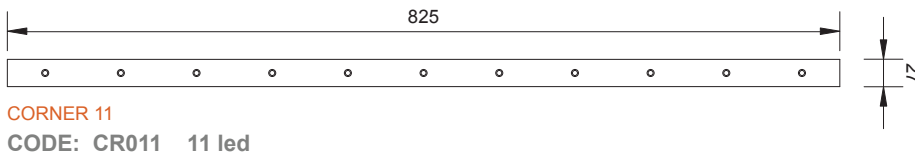

CORNER

illuminazione lineare angolare. Fissaggio mediante biadesivo negli angoli di teche e vetrine. Ideale per gioiellerie e musei.

Linear angular illuminating system. The unit is fixed through double-sided tape in the angles of jewellery or museum window sets.

COMPACT CORNER
CODE: CCR03 3 led **POWER 1W**
350 mA

COLOURS
 Cool white

OPTICS