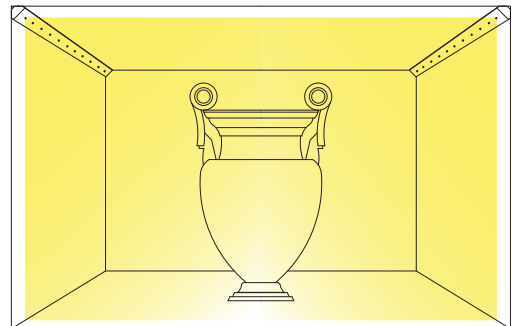

CORNER

illuminazione lineare angolare. Fissaggio mediante biadesivo negli angoli di teche e vetrine. Ideale per gioiellerie e musei.

Linear angular illuminating system. The unit is fixed through double-sided tape in the angles of jewellery or museum window sets.

COMPACT CORNER
CODE: CCR03 3 led **POWER 1W**
350 mA

COLOURS
 Cool white

OPTICS