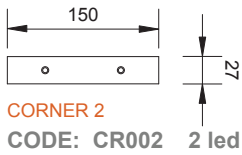

CORNER

illuminazione lineare angolare. Fissaggio mediante biadesivo negli angoli di teche e vetrine. Ideale per gioiellerie e musei.

Linear angular illuminating system. The unit is fixed through double-sided tape in the angles of jewellery or museum window sets.

COMPACT CORNER
CODE: CCR03 3 led **POWER 1W**
350 mA

COLOURS
 Cool white

OPTICS