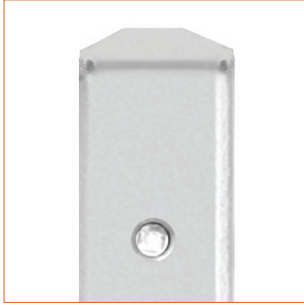

CORNER

illuminazione lineare angolare. Fissaggio mediante biadesivo negli angoli di teche e vetrine. Ideale per gioiellerie e musei.

Linear angular illuminating system. The unit is fixed through double-sided tape in the angles of jewellery or museum window sets.

COMPACT CORNER
CODE: CCR03 3 led **POWER 1W**
350 mA

COLOURS
 Cool white

OPTICS