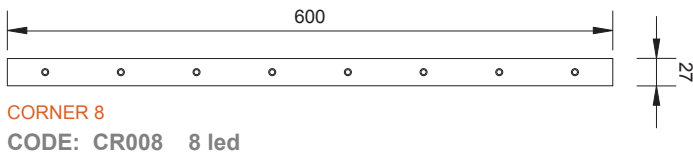

CORNER

illuminazione lineare angolare. Fissaggio mediante biadesivo negli angoli di teche e vetrine. Ideale per gioiellerie e musei.

Linear angular illuminating system. The unit is fixed through double-sided tape in the angles of jewellery or museum window sets.

COMPACT CORNER
CODE: CCR03 3 led **POWER 1W**
350 mA

COLOURS
 Cool white

OPTICS