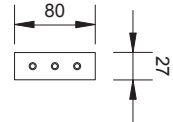

CORNER

illuminazione lineare angolare. Fissaggio mediante biadesivo negli angoli di teche e vetrine. Ideale per gioiellerie e musei.

Linear angular illuminating system. The unit is fixed through double-sided tape in the angles of jewellery or museum window sets.

COMPACT CORNER
CODE: CCR03 3 led **POWER 1W**
350 mA

COLOURS
 Cool white

OPTICS