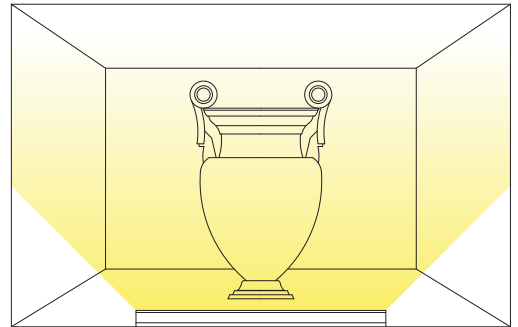

CORNER

illuminazione lineare angolare. Fissaggio mediante biadesivo negli angoli di teche e vetrine. Ideale per gioiellerie e musei.

Linear angular illuminating system. The unit is fixed through double-sided tape in the angles of jewellery or museum window sets.

COMPACT CORNER
CODE: CCR03 3 led **POWER 1W**
350 mA

COLOURS
 Cool white

OPTICS