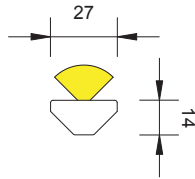

CORNER

illuminazione lineare angolare. Fissaggio mediante biadesivo negli angoli di teche e vetrine. Ideale per gioiellerie e musei.

Linear angular illuminating system. The unit is fixed through double-sided tape in the angles of jewellery or museum window sets.

COMPACT CORNER
CODE: CCR03 3 led **POWER 1W**
350 mA

COLOURS
 Cool white

OPTICS