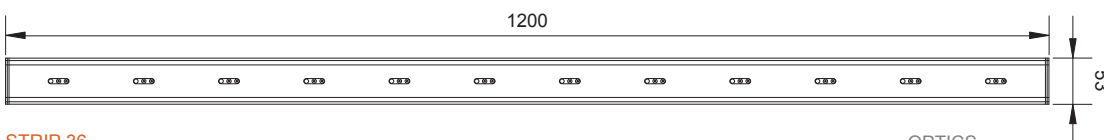

STRIP 36
CODE: ST136 36 led

COLOURS

RGB

AWB

A WW W

OPTICS

120°