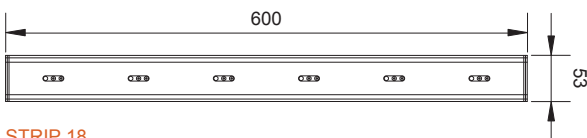

STRIP 18
CODE: ST118 18 led