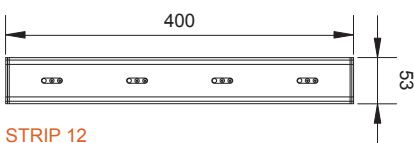

Linear lighting system. Completely in anodized aluminium. Available in different lengths, they are perfect for the illumination of walls and facades.

STRIP 3
CODE: ST103 3 led

STRIP 6
CODE: ST106 6 led

STRIP 9
CODE: ST109 9 led