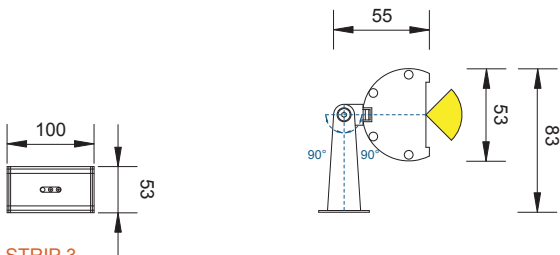

Linear lighting system. Completely in anodized aluminium. Available in different lengths, they are perfect for the illumination of walls and facades.

STRIP 3
CODE: ST103 3 led

STRIP 6
CODE: ST106 6 led

STRIP 9
CODE: ST109 9 led