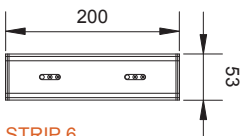

Linear lighting system. Completely in anodized aluminium. Available in different lengths, they are perfect for the illumination of walls and facades.

STRIP 3
CODE: ST103 3 led

STRIP 6
CODE: ST106 6 led

STRIP 9
CODE: ST109 9 led