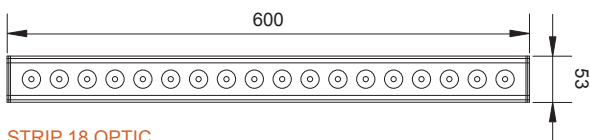

STRIP 18 OPTIC
CODE: ST018 18 led