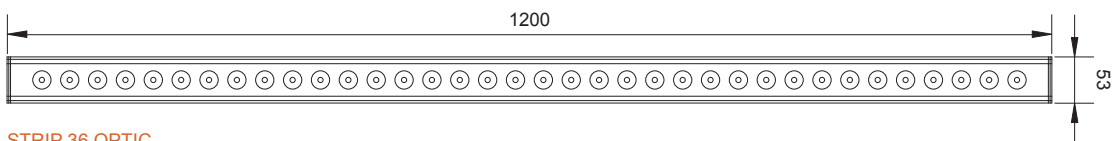

STRIP 36 OPTIC
CODE: ST036 36 led

COLOURS

RGB

AWB

A WW W

POWER 1W
350 mA
POWER 3W
700 mA

- Cool white
- Natural white
- Warm white
- Amber
- Red
- Green
- Blue

POWER 1W
350 mA

OPTICS