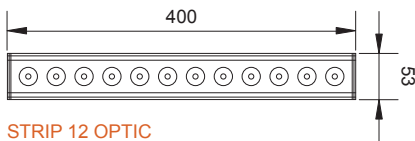

STRIP 12 OPTIC
CODE: ST012 12 led