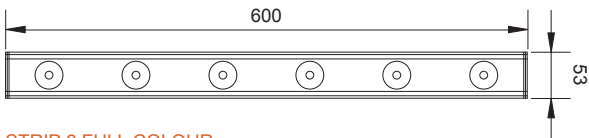

STRIP 6 FULL COLOUR
CODE: STF06 6 led full colour