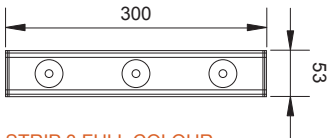

Linear lighting system. Completely in anodized aluminium. Available in different lengths, they are perfect for the illumination of walls and facades.

STRIP FULL COLOUR
CODE: STF01 1 led full colour

STRIP 3 FULL COLOUR
CODE: STF03 3 led full colour