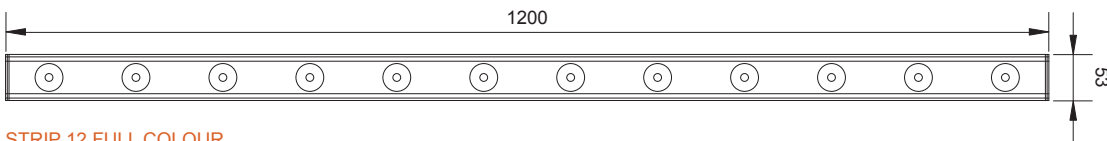

STRIP 12 FULL COLOUR
CODE: STF12 12 led full colour

OPTICS