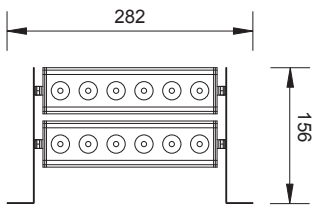

# ADJ. DOUBLE STRIP

Sistema d'illuminazione lineare orientabile. Corpo interamente in alluminio anodizzato, fiancate in inox. Ideale per l'illuminazione di grandi pareti o strutture architettoniche.

Adjustable linear illuminating system. Completely in anodized aluminium, sides are in inox steel. Perfect for big walls or architectural structures.

ADJ. DOUBLE STRIP 6  
CODE: ADS06 12 led

ADJ. DOUBLE STRIP 9  
CODE: ADS09 18 led

ADJ. DOUBLE STRIP 12  
CODE: ADS12 24 led

ADJ. DOUBLE STRIP 18  
CODE: ADS18 36 led

ADJ. DOUBLE STRIP 36  
CODE: ADS36 72 led