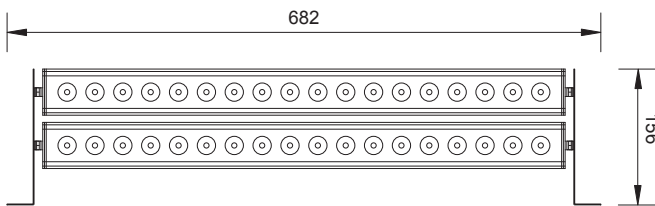

# ADJ. DOUBLE STRIP

Sistema d'illuminazione lineare orientabile. Corpo interamente in alluminio anodizzato, fiancate in inox. Ideale per l'illuminazione di grandi pareti o strutture architettoniche.

Adjustable linear illuminating system. Completely in anodized aluminium, sides are in inox steel. Perfect for big walls or architectural structures.

ADJ. DOUBLE STRIP 6  
CODE: ADS06 12 led

ADJ. DOUBLE STRIP 9  
CODE: ADS09 18 led

ADJ. DOUBLE STRIP 12  
CODE: ADS12 24 led

ADJ. DOUBLE STRIP 18  
CODE: ADS18 36 led

ADJ. DOUBLE STRIP 36  
CODE: ADS36 72 led

COLOURS

RGB

AWB

A WW W

**POWER 1W**  
350 mA

**POWER 3W**  
700 mA

- Cool white
- Natural white
- Warm white
- Amber
- Red
- Green
- Blue

**POWER 1W**  
350 mA