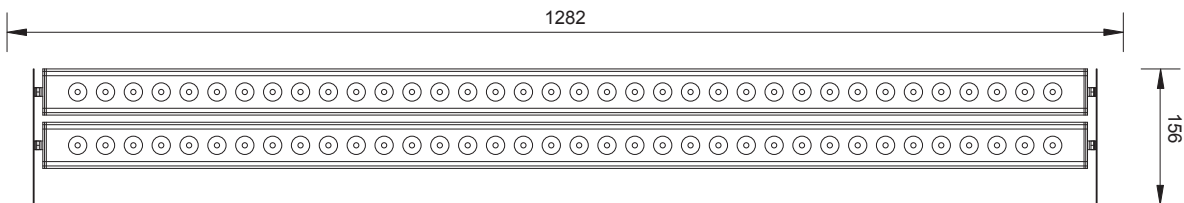

# ADJ. DOUBLE STRIP

Sistema d'illuminazione lineare orientabile. Corpo interamente in alluminio anodizzato, fiancate in inox. Ideale per l'illuminazione di grandi pareti o strutture architettoniche.

Adjustable linear illuminating system. Completely in anodized aluminium, sides are in inox steel. Perfect for big walls or architectural structures.

ADJ. DOUBLE STRIP 6  
CODE: ADS06 12 led

ADJ. DOUBLE STRIP 9  
CODE: ADS09 18 led

ADJ. DOUBLE STRIP 12  
CODE: ADS12 24 led

ADJ. DOUBLE STRIP 18  
CODE: ADS18 36 led

ADJ. DOUBLE STRIP 36  
CODE: ADS36 72 led