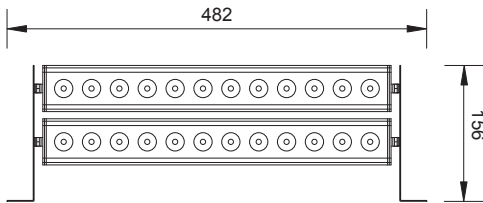

# ADJ. DOUBLE STRIP

Sistema d'illuminazione lineare orientabile. Corpo interamente in alluminio anodizzato, fiancate in inox. Ideale per l'illuminazione di grandi pareti o strutture architettoniche.

Adjustable linear illuminating system. Completely in anodized aluminium, sides are in inox steel. Perfect for big walls or architectural structures.

ADJ. DOUBLE STRIP 6  
CODE: ADS06 12 led

ADJ. DOUBLE STRIP 9  
CODE: ADS09 18 led

ADJ. DOUBLE STRIP 12  
CODE: ADS12 24 led

ADJ. DOUBLE STRIP 18  
CODE: ADS18 36 led

ADJ. DOUBLE STRIP 36  
CODE: ADS36 72 led

COLOURS

RGB

AWB

A WW W

**POWER 1W**  
350 mA

**POWER 3W**  
700 mA

- Cool white
- Natural white
- Warm white
- Amber
- Red
- Green
- Blue

**POWER 1W**  
350 mA