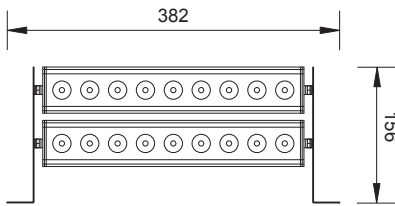

# ADJ. DOUBLE STRIP

Sistema d'illuminazione lineare orientabile. Corpo interamente in alluminio anodizzato, fiancate in inox. Ideale per l'illuminazione di grandi pareti o strutture architettoniche.

Adjustable linear illuminating system. Completely in anodized aluminium, sides are in inox steel. Perfect for big walls or architectural structures.

ADJ. DOUBLE STRIP 6  
CODE: ADS06 12 led

ADJ. DOUBLE STRIP 9  
CODE: ADS09 18 led

ADJ. DOUBLE STRIP 12  
CODE: ADS12 24 led

ADJ. DOUBLE STRIP 18  
CODE: ADS18 36 led

ADJ. DOUBLE STRIP 36  
CODE: ADS36 72 led