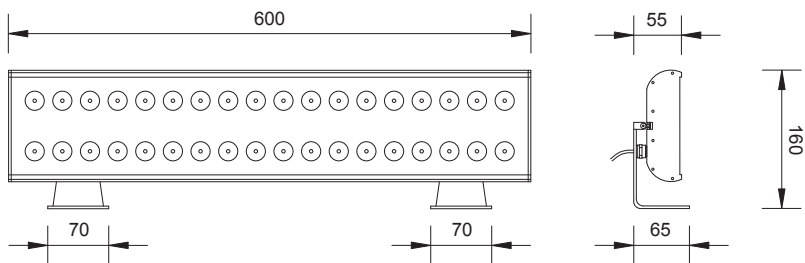

COLOURS

RGB

AWB

A WW W

POWER 1W

350 mA

POWER 3W

700 mA

DOUBLE STRIP 18  
CODE: DST18 36 led

- Cool white
- Natural white
- Warm white
- Amber
- Red
- Green
- Blue

POWER 1W

350 mA

DOUBLE STRIP 36  
CODE: DST36 72 led

OPTICS