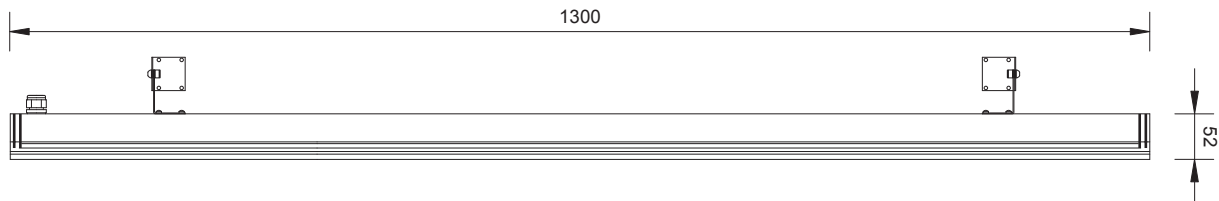

SKYLINE 36
CODE: SK036 36 led

OPTICS