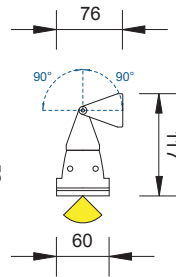

Sistema d'illuminazione lineare. L'installazione di più apparecchi, uno accanto all'altro, crea una linea ininterrotta di luce. Particolarmente adatto ad illuminare pareti e facciate. Verniciatura in polvere poliestere resistente alla corrosione, agli agenti atmosferici e alle nebbie saline.

Linear lighting system. The installation of several fittings, creates a continuous line of light. This unit is fit to obtain wall-washer light effect. Polyester powder paint resistant to corrosion, atmospheric conditions and salt spray fog.

COLOURS

RGB

AWB

A WW W

- Cool white
- Natural white
- Warm white
- Amber
- Red
- Green
- Blue

OPTICS