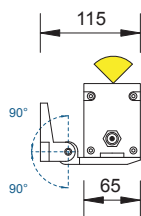

Sistema d'illuminazione lineare. Corpo interamente in alluminio pressofuso. Ideale per l'illuminazione di pareti e facciate.

Linear lighting system. Completely in die cast aluminium. Perfect for the illumination of walls and facades.