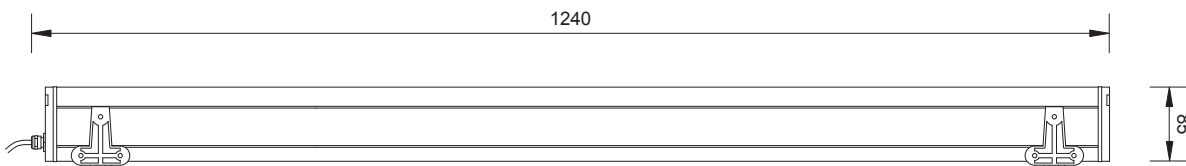

CODE: LN019 18 led 350mA Driver and DMX included

Optional IR remote control

COLOURS

-  Cool white
-  Natural white
-  Warm white
-  Amber
-  Red
-  Green
-  Blue

CODE: LN018

CODE: LN036

LINE 36

CODE: LN036 36 led 350mA Driver included