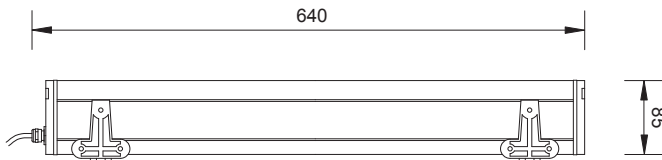

LINE RGBW

Sistema d'illuminazione lineare. Corpo interamente in alluminio pressofuso. Ideale per l'illuminazione di pareti e facciate.

Linear lighting system. Completely in die cast aluminium. Perfect for the illumination of walls and facades.

LINE 24 RGBW

CODE: LN024 24 led Driver and DMX included
Optional IR remote control

LINE 48 RGBW

CODE: LN048 48 led Driver and DMX included
Optional IR remote control

COLOURS

RGBW

OPTICS