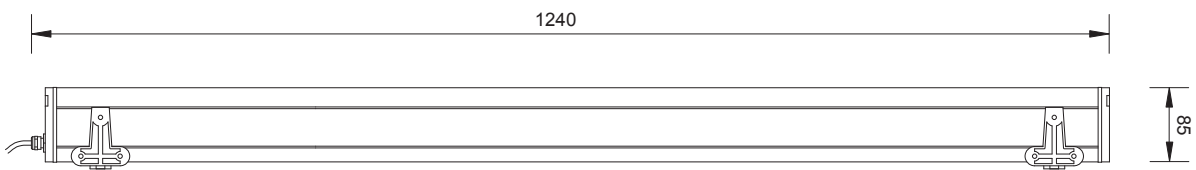

LINE RGBW

Sistema d'illuminazione lineare. Corpo interamente in alluminio pressofuso. Ideale per l'illuminazione di pareti e facciate.

Linear lighting system. Completely in die cast aluminium. Perfect for the illumination of walls and facades.

LINE 24 RGBW

CODE: LN024 24 led Driver and DMX included
Optional IR remote control

LINE 48 RGBW

CODE: LN048 48 led Driver and DMX included
Optional IR remote control

COLOURS

RGBW

OPTICS