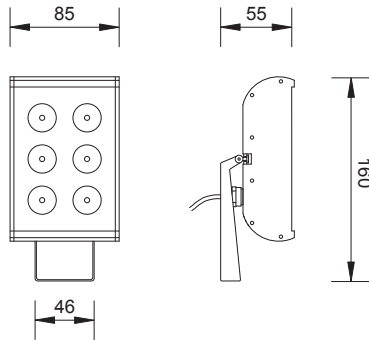

DISPLAY 3
CODE: DI003 3 led

DISPLAY 6
CODE: DI006 6 led

COLOURS

RGB

AWB

A WW W

POWER 1W
350 mA

POWER 3W
700 mA

- Cool white
- Natural white
- Warm white
- Amber
- Red
- Green
- Blue

POWER 1W
350 mA

DISPLAY 9
CODE: DI009 9 led

OPTICS