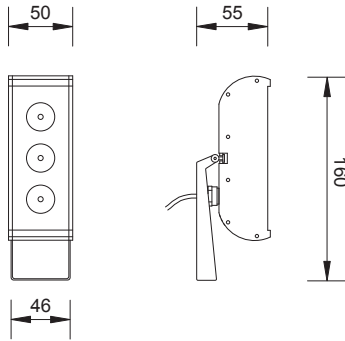

DISPLAY 3
CODE: DI003 3 led

DISPLAY 6
CODE: DI006 6 led

COLOURS

RGB

AWB

A WW W

POWER 1W
350 mA

POWER 3W
700 mA

- Cool white
- Natural white
- Warm white
- Amber
- Red
- Green
- Blue

POWER 1W
350 mA

DISPLAY 9
CODE: DI009 9 led

OPTICS