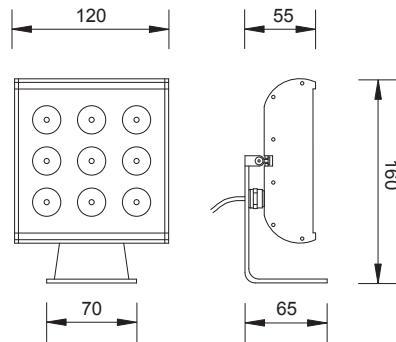

DISPLAY 3
CODE: DI003 3 led

DISPLAY 6
CODE: DI006 6 led

COLOURS

RGB

AWB

A WW W

POWER 1W
350 mA

POWER 3W
700 mA

- Cool white
- Natural white
- Warm white
- Amber
- Red
- Green
- Blue

POWER 1W
350 mA

DISPLAY 9
CODE: DI009 9 led

OPTICS