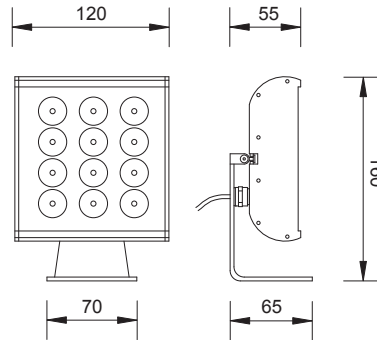

DISPLAY 12
CODE: DI012 12 led

DISPLAY 18
CODE: DI018 18 led

COLOURS

RGB

AWB

A WW W

POWER 1W
350 mA

POWER 3W
700 mA

- Cool white
- Natural white
- Warm white
- Amber
- Red
- Green
- Blue

POWER 1W
350 mA

DISPLAY 36
CODE: DI036 36 led

OPTICS