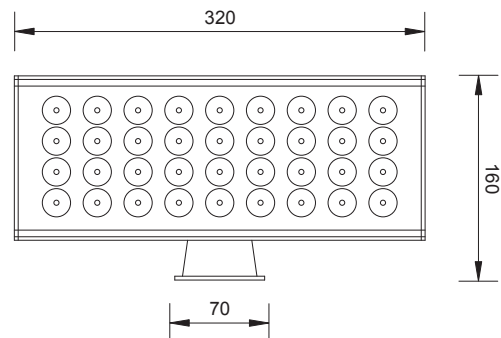

DISPLAY 12
CODE: DI012 12 led

DISPLAY 18
CODE: DI018 18 led

COLOURS

RGB

AWB

A WW W

POWER 1W
350 mA

POWER 3W
700 mA

- Cool white
- Natural white
- Warm white
- Amber
- Red
- Green
- Blue

POWER 1W
350 mA

DISPLAY 36
CODE: DI036 36 led

OPTICS