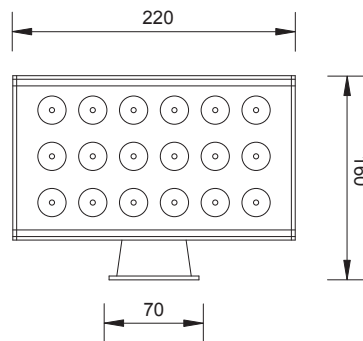

DISPLAY

Proiettore in alluminio anodizzato dal design accattivante. Prodotto adatto ad illuminare uniformemente pareti, strutture architettoniche e monumenti.

Adjustable floodlight in anodized aluminium with a catchy design. This product is perfect to give light evenly to walls, architectures and monuments.

DISPLAY 12
CODE: DI012 12 led

DISPLAY 18
CODE: DI018 18 led

COLOURS

RGB

AWB

A WW W

POWER 1W
350 mA

POWER 3W
700 mA

- Cool white
- Natural white
- Warm white
- Amber
- Red
- Green
- Blue

POWER 1W
350 mA

DISPLAY 36
CODE: DI036 36 led

OPTICS