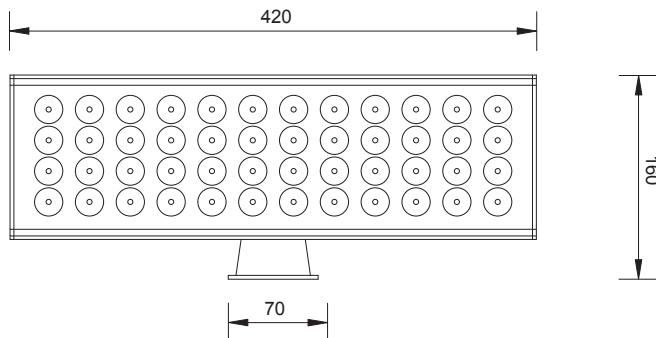

DISPLAY 48
CODE: DI048 48 led

COLOURS

RGB

RGBW

AWB

A WW W

Cool white

Natural white

Warm white

Amber

Red

Green

Blue

POWER 1W
350 mA

POWER 3W
700 mA

POWER 1W
350 mA

OPTICS