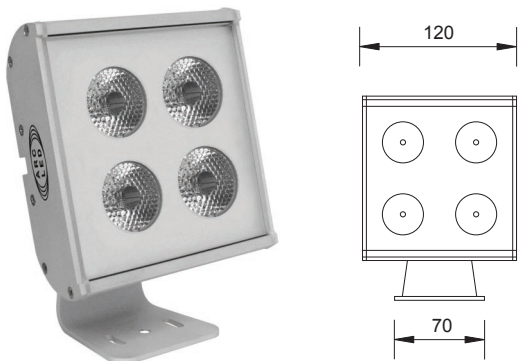

# DISPLAY FULL COLOUR

Proiettore in alluminio anodizzato dal design accattivante. Prodotto adatto ad illuminare uniformemente pareti, strutture architettoniche e monumenti. I led RGB full colour danno una miscelazione omogenea.

*Adjustable floodlight in anodized aluminium with a catchy design. This product is perfect to give light evenly to walls, architectures and monuments. RGB full colour leds give an even colour mixing.*

**DISPLAY 4 FULL COLOUR**  
CODE: DF004 4 led full colour

**DISPLAY 8 FULL COLOUR**  
CODE: DF008 8 led full colour

**DISPLAY 12 FULL COLOUR**  
CODE: DF012 12 led full colour

COLOURS

RGB full colour

OPTICS