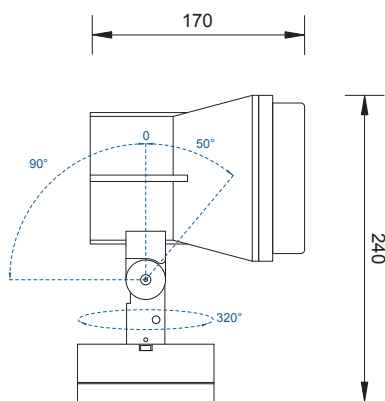

CODE: ZAF06 6 led full colour

TECHNICAL DATA

COLOURS

RGB full colour

OPTICS