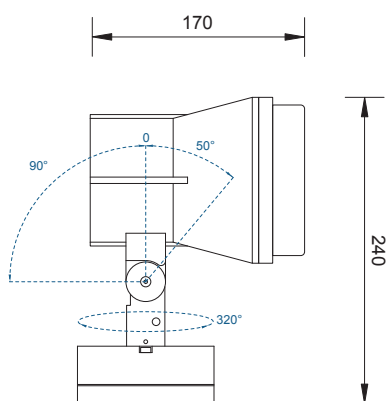

TECHNICAL DATA

COLOURS

RGB

AWB

A WW W

CODE: ZA012

POWER 1W
350 mA
POWER 3W
700 mA

COLOURS

CODE: ZAD12

POWER
220V

OPTICS