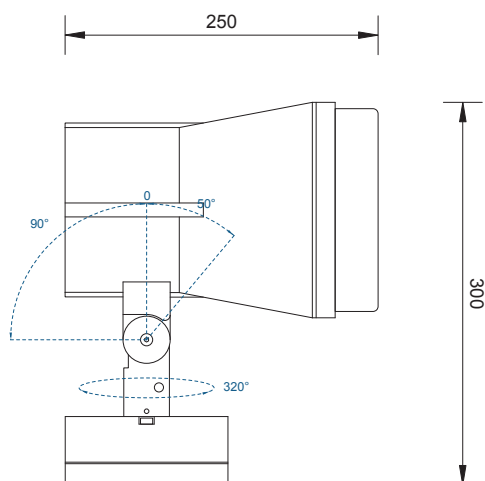

CODE: ZHD30 30 led 350mA Driver included
 CODE: ZH031 30 led 700mA Driver and DMX included
 Optional IR remote control

TECHNICAL DATA

COLOURS

RGB

AWB

A WW W

-  Cool white
-  Natural white
-  Warm white
-  Amber
-  Red
-  Green
-  Blue