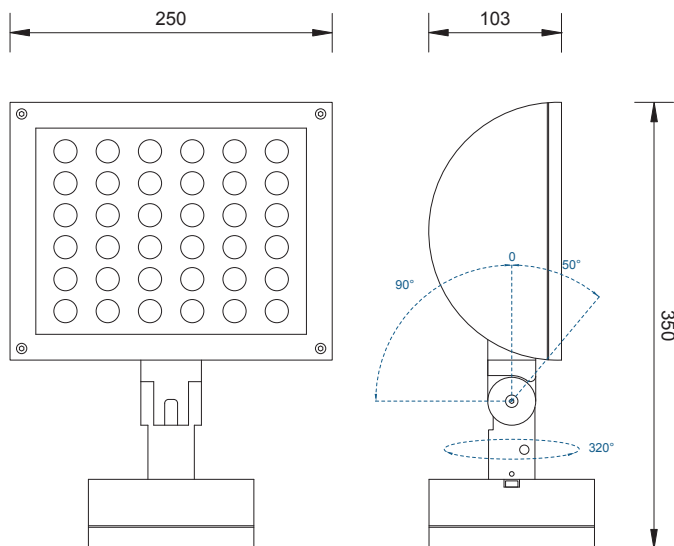

TECHNICAL DATA

COLOURS

RGB

AWB

A W W W

CODE: THL36

COLOURS

CODE: THD36

OPTICS