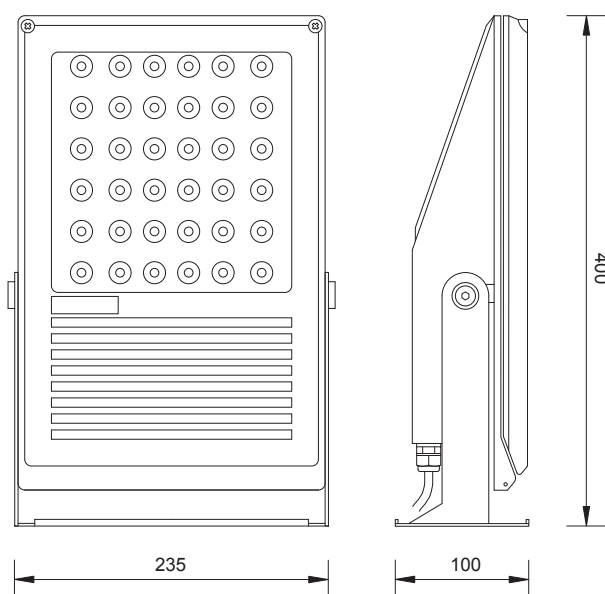

TECHNICAL DATA

COLOURS

RGB

AWB

A WW W

- Cool white
- Natural white
- Warm white
- Amber
- Red
- Green
- Blue

OPTICS

12°

30°

45°