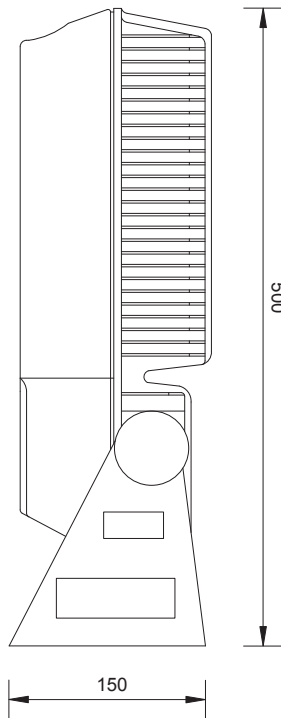

TECHNICAL DATA

COLOURS

RGB

AWB

A W W W

- Cool white
- Natural white
- Warm white
- Amber
- Red
- Green
- Blue

OPTICS