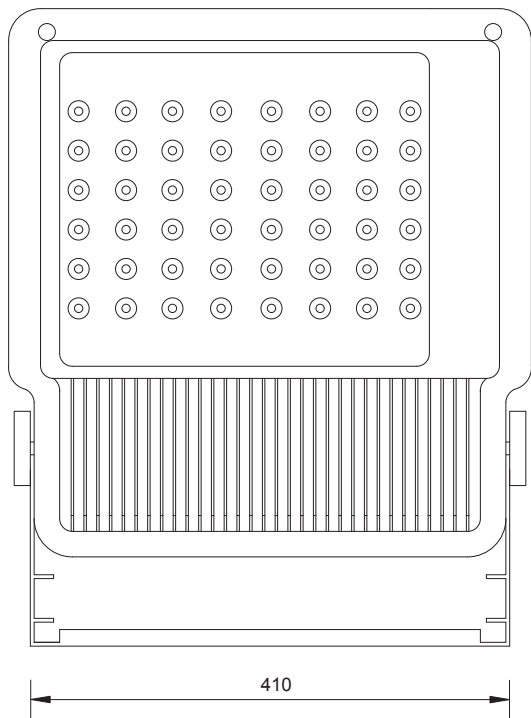

TECHNICAL DATA

COLOURS

RGB

AWB

A W W W

- Cool white
- Natural white
- Warm white
- Amber
- Red
- Green
- Blue

OPTICS