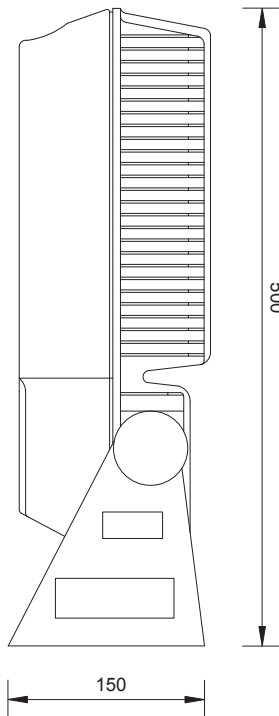

HYPER FULL COLOUR

FLOODLIGHTS

Proiettore ad alta potenza per esterno, corpo interamente in alluminio verniciato nero. Prodotto adatto ad illuminare grandi strutture architettoniche e monumentali. Ideale per illuminare uniformemente grandi pareti.

External floodlight in aluminium painted black. This item is suitable for illuminating big architectures and monuments. Created to illuminate evenly large surfaces.

CODE: HYF24 24 led full colour Driver and DMX included
Optional IR remote control

TECHNICAL DATA

COLOURS

RGB full colour

OPTICS

12° 30° 45°