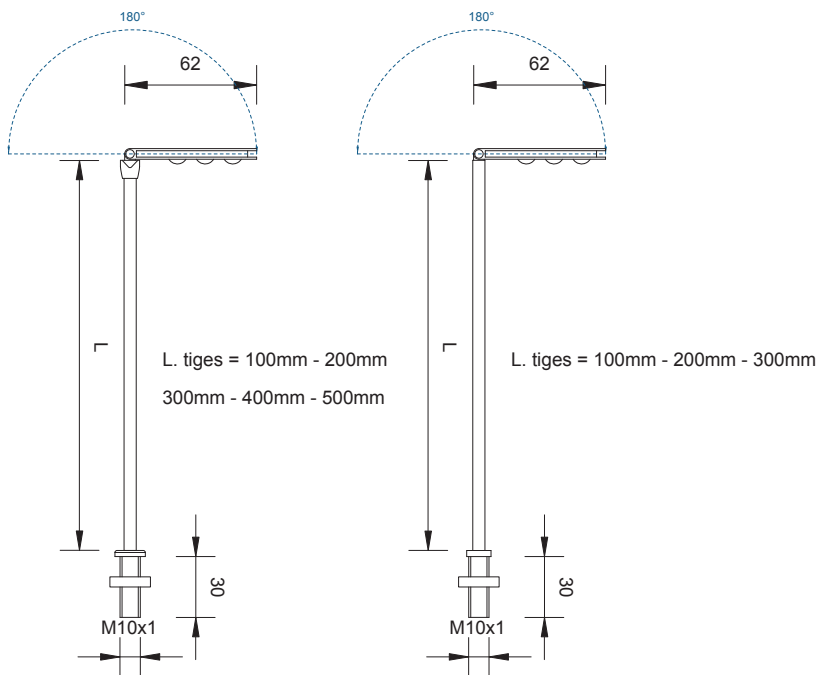

THIN

Faretto a luce orientabile, caratterizzato dal design ultrapiatto. Perfetto per evidenziare oggetti e dettagli espositivi. Ideale per un'illuminazione mirata e decorativa in vetrine e musei.

Adjustable spotlight with a very thin design. It gives the possibility to put in evidence specific objects. Ideal for a directional and decorative lighting in window sets and museums.

THIN ECO
CODE: THE03 3 led

THIN
CODE: TH003 3 led

TECHNICAL DATA

COLOURS

- Cool white
- Natural white
- Warm white
- Amber
- Red
- Green
- Blue

OPTICS