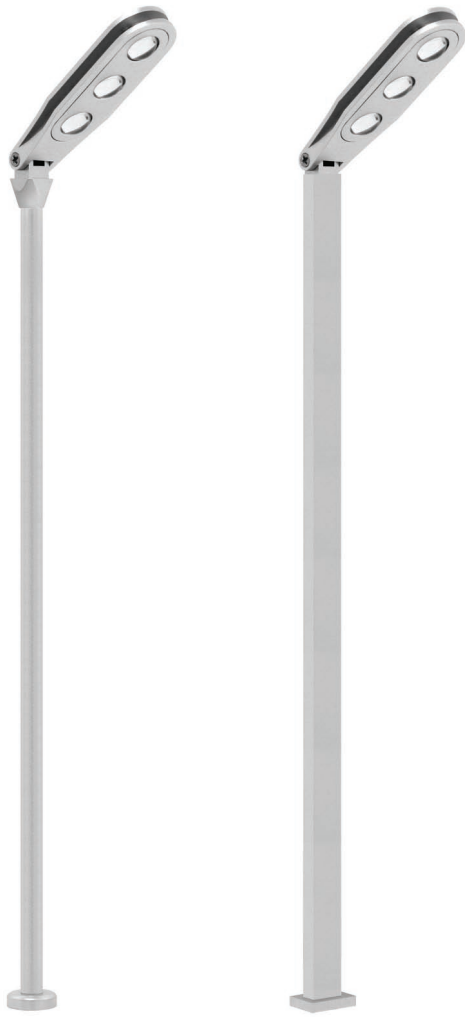

THIN

Faretto a luce orientabile, caratterizzato dal design ultrapiatto. Perfetto per evidenziare oggetti e dettagli espositivi. Ideale per un'illuminazione mirata e decorativa in vetrine e musei.

Adjustable spotlight with a very thin design. It gives the possibility to put in evidence specific objects. Ideal for a directional and decorative lighting in window sets and museums.

THIN ECO
CODE: THE03 3 led

THIN
CODE: TH003 3 led

TECHNICAL DATA

COLOURS

- Cool white
- Natural white
- Warm white
- Amber
- Red
- Green
- Blue

OPTICS